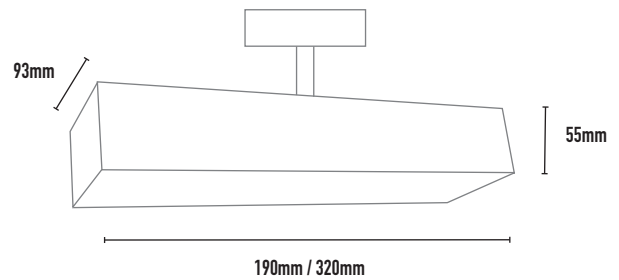

LYRA FLOODLIGHT

- FEATURES:**
- Australian designed & manufactured professional 3C track flood
 - Extruded aluminium body
 - Beam angle / fixed 180°
 - Lumen options efficacy of up to 191lm/W
 - High color rendering performance, 90 (TM30 compliant) IES TM30
 - Color consistency Mac Adam Step: 3 (<3SDCM)
 - Integral electronic driver- Phase-cut dim/1-10V standard
 - Specify - Dali dim
 - Custom version available on request
 - Colour temps available: 2700 / 3000k / 4000k
 - Serviceable IP20 track floodlight
 - Ideal for gallery / museum / retail & commercial applications
 - IES files available on request

- COLOURS:**
- Black -2
 - White -3
 - Custom -5

- ACCESSORIES:**
- Code: LYFCC012 – 190 up/down glare guard
 - Code: LYFCC0032 – 320 up/down glare guard

CODE	LAMP TYPE	WATTAGE	LUMENS	COLOUR TEMP	BEAM°	CRI	mA	DIMENSIONS
LYF1323	LED	8W	1280lm	3000K	180	90	350	190mm length x 93mm width x 55mm depth
LYF3323	LED	15.6W	2560lm	3000K	180	90	350	320mm length x 93mm width x 55mm depth