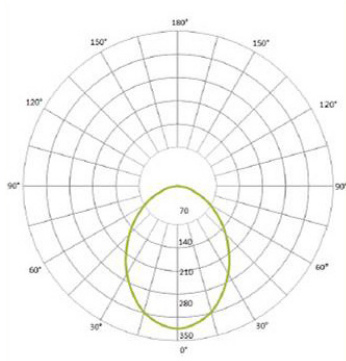

## MONDO LINEAL RECESSED 60

- FEATURES:**
- Australian designed & manufactured professional low glare, linear recessed downlight system
  - Mounting type: Plaster recessed
  - Extruded aluminium profile
  - Fixed beam angle 120°
  - Diffuser\* ICE high transmission
  - Higher lumen options available on request
  - (Mac Adam 3), CRI 90
  - Integral driver
  - Non dim standard or specify Dali, Touch Dim, DSI, 1V-10V or Casambi blue tooth mesh system
  - Input voltage 220v-240v AC/50Hz-60Hz
  - Custom options available on request
  - Lengths made to order from 1m to 9m Nom
  - Serviceable IP20 downlight
  - Available in various colour temperatures 3000k,4000k on request 2700k
  - Ideal for commercial applications
  - IES files available on request

- COLOURS:**
- Black -2
  - White -3
  - Silver -6
  - Anodised aluminium
  - Custom

CODE	WATTAGE	LUMENS	COLOUR TEMP	BEAM ANGLE	CRI	DIMENSIONS
MLR25	25W/m	2259lm	3000K / 4000K	120	90	Length / Nom - 60mm x 100mm height
MLR33	33W/m	3000lm	3000K / 4000K	120	90	Length / Nom - 60mm x 100mm height
MLR37	37W/m	3500lm	3000K / 4000K	120	90	Length / Nom - 60mm x 100mm height