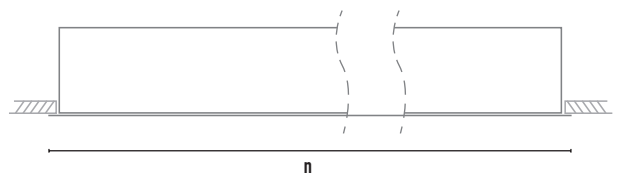

## MONDO LINEAL RECESSED 60

- FEATURES:**
- Australian designed & manufactured professional low glare, linear recessed downlight system
  - Mounting type: Plaster recessed
  - Extruded aluminium profile
  - Fixed beam angle 120°
  - Diffuser\* ICE high transmission
  - Higher lumen options available on request
  - (Mac Adam 3), CRI 90
  - Integral driver
  - Non dim standard or specify Dali, Touch Dim, DSI, 1V-10V or Casambi blue tooth mesh system
  - Input voltage 220v-240v AC/50Hz-60Hz
  - Custom options available on request
  - Lengths made to order from 1m to 9m Nom
  - Serviceable IP20 downlight
  - Available in various colour temperatures 3000k,4000k on request 2700k
  - Ideal for commercial applications
  - IES files available on request

- COLOURS:**
- Black -2
  - White -3
  - Silver -6
  - Anodised aluminium
  - Custom

CODE	WATTAGE	LUMENS	COLOUR TEMP	BEAM ANGLE	CRI	DIMENSIONS
MLR25	25W/m	2259lm	3000K / 4000K	120	90	Length / Nom - 60mm x 100mm height
MLR33	33W/m	3000lm	3000K / 4000K	120	90	Length / Nom - 60mm x 100mm height
MLR37	37W/m	3500lm	3000K / 4000K	120	90	Length / Nom - 60mm x 100mm height