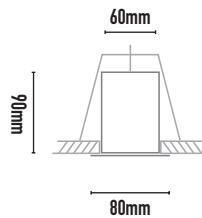

## MONDO LINEAL RECESSED 60

- FEATURES:**
- Australian designed & manufactured professional low glare, linear recessed downlight system
  - Mounting type: Plaster recessed
  - Extruded aluminium profile
  - Fixed beam angle 120°
  - Diffuser\* ICE high transmission
  - Higher lumen options available on request
  - (Mac Adam 3), CRI 90
  - Integral driver
  - Non dim standard or specify Dali, Touch Dim, DSI, 1V-10V or Casambi blue tooth mesh system
  - Input voltage 220v-240v AC/50Hz-60Hz
  - Custom options available on request
  - Lengths made to order from 1m to 9m Nom
  - Serviceable IP20 downlight
  - Available in various colour temperatures 3000k,4000k on request 2700k
  - Ideal for commercial applications
  - IES files available on request

- COLOURS:**
- Black -2
  - White -3
  - Silver -6
  - Anodised aluminium
  - Custom

CODE	WATTAGE	LUMENS	COLOUR TEMP	BEAM ANGLE	CRI	DIMENSIONS
MLR25	25W/m	2259lm	3000K / 4000K	120	90	Length / Nom - 60mm x 100mm height
MLR33	33W/m	3000lm	3000K / 4000K	120	90	Length / Nom - 60mm x 100mm height
MLR37	37W/m	3500lm	3000K / 4000K	120	90	Length / Nom - 60mm x 100mm height