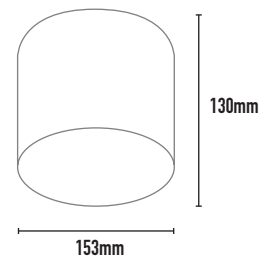

## BEAMA MIDI 111 COB - PRO

- FEATURES:**
- Australian designed & manufactured professional surface mounted low glare accent large format downlight
  - Adjustable 45° tilt, 359° rotation
  - Lumen options 1492, CRI 90
  - Integral electronic driver
  - Specify - Non dim / Phase-cut dim
  - Serviceable IP20 downlight
  - Colour temps available: 2700k/3000k/4000k
  - Ideal for commercial / hospitality / retail / gallery / museum & residential applications
  - IES files available on request

**COLOURS:**

	Black	-2
	White	-3
	Silver	-6
	Custom	-5

- ACCESSORIES:**
- Frosted glass 50mm (FG111)
  - Deco colour glass 50mm (DG)
  - Honeycomb filter (AL 20)

40 DEGREE BEAM ANGLE AS PER  
STANDARD SPEC OPTIONS BELOW.

CODE	LAMP TYPE	WATTAGE	LUMENS	COLOUR TEMP	BEAM ANGLE	CRI	mA	DIMENSIONS
BMZ61	COB	14	1492	3000K	15,24,40	90	350	130mm x 153mm