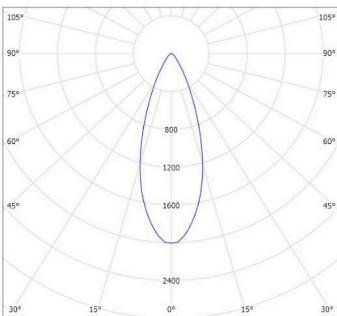

## BEAMA MIDI 111 COB - PRO

- FEATURES:**
- Australian designed & manufactured professional surface mounted low glare accent large format downlight
  - Adjustable 45° tilt, 359° rotation
  - Lumen options 1492, CRI 90
  - Integral electronic driver
  - Specify - Non dim / Phase-cut dim
  - Serviceable IP20 downlight
  - Colour temps available: 2700k/3000k/4000k
  - Ideal for commercial / hospitality / retail / gallery / museum & residential applications
  - IES files available on request

CODE	LAMP TYPE	WATTAGE	LUMENS	COLOUR TEMP	BEAM ANGLE	CRI	mA	DIMENSIONS
BMZ61	COB	14	1492	3000K	15,24,40	90	350	130mm x 153mm