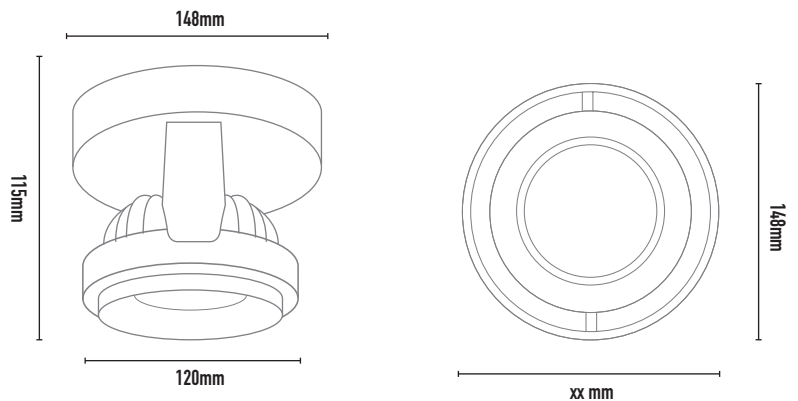

MONDO VIKING 111 COB-PRO

- FEATURES:**
- Australian designed & manufactured professional surface mounted low glare accent large format downlight
 - Ideal for recessing into concrete ceilings or recess channels
 - Adjustable 45° tilt, 359° rotation
 - Lumen options 980 up to 1430 / CRI 90
 - Integral electronic driver
 - Specify - Non dim / Phase-cut dim /
 - Dali remote driver
 - Serviceable IP20 downlight
 - Colour temps available: 2700k/3000k/4000k
 - Ideal for commercial / hospitality / retail / gallery / museum & residential applications
 - IES files available on request

COLOURS:

	Black	-2
	White	-3
	Silver	-6
	Custom	-5

- ACCESSORIES:**
- Frosted glass 50mm (FG111)
 - Deco colour glass 50mm (DG)
 - Honeycomb filter (AL 20)

40 DEGREE BEAM ANGLE AS PER
STANDARD SPEC OPTIONS BELOW.

CODE	LAMP TYPE	WATTAGE	LUMENS	COLOUR TEMP	BEAM ANGLE	CRI	mA	DIMENSIONS
VIK2	COB	13W	980lm	3000K	15,24,40	90	225	115mm H x 148mm Ø
VIK3	COB	13W	1430lm	3000K	15,24,40	90	350	115mm H x 148mm Ø