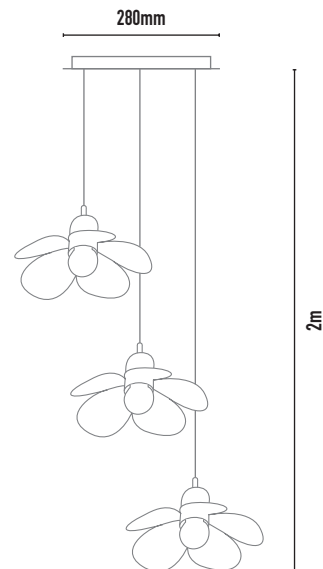

BLOOM MESH CLUSTER 3

- FEATURES:**
- Australian designed & manufactured
 - Contemporary mesh pendant light
 - E27 lamp holder suitable for a variety of 240V lamps
 - Fabric flex drop 2m, custom lengths available
 - Flex colour options: black (standard)
 - Ideal for residential, hospitality and commercial applications

COLOURS:

| | | |
|---|--------|----|
|  | Black | -2 |
|  | White | -3 |
|  | Silver | -6 |
|  | Bronze | -7 |
| | Custom | -9 |

| CODE | LAMP TYPE | WATTAGE | DIMENSIONS |
|-------|--------------|---------------------|---|
| BLC13 | E27 / LED x3 | 60W Max NON-VARIOUS | 2 x 230mm (diameter), 1 x 190mm (diameter) *suspension 2m drop (standard) custom lengths available |