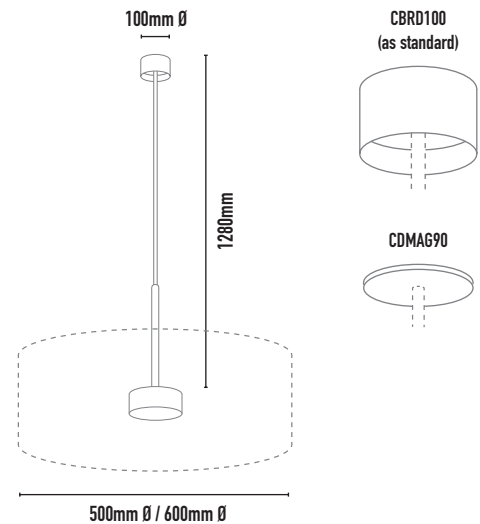

## BLOOM MESH CHANDELIER

- FEATURES:**
- Australian designed & manufactured
  - Contemporary mesh chandelier
  - E27 lamp holder suitable for a variety of 240V lamps
  - No remoter driver required
  - Dimmable
  - Custom versions available
  - Serviceable IP20 pendant
  - Ideal for residential, hospitality and commercial applications
  - IES files available on request.

**COLOURS:**

	Black	-2
	White	-3
	Silver	-6
	Bronze	-7
	Custom	-9

- MOUNTING OPTIONS:**
- CBRD100 - 100mmØ x 55mm depth C/W internal terminal block (as standard)
  - CDMAG90 - (optional)

CODE	LAMP TYPE	WATTAGE	DIMENSIONS
BLH365	E27 / LED x 6	60W Max NON-VARIOUS	500mm diameter x 360mm height - 2m flex
BLH366	E27 / LED x 6	60W Max NON-VARIOUS	600mm diameter x 360mm height - 2m flex