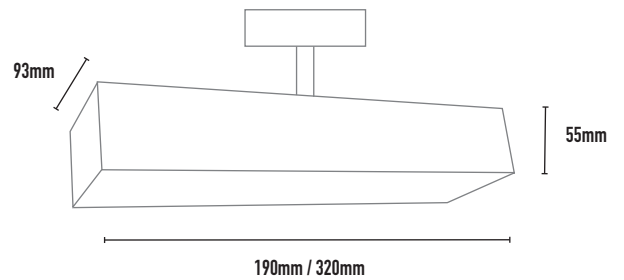

LYRA FLOODLIGHT

- FEATURES:**
- Australian designed & manufactured professional 3C track flood
 - Extruded aluminium body
 - Beam angle / fixed 180°
 - Lumen options efficacy of up to 191lm/W
 - High color rendering performance, 90 (TM30 compliant) IES TM30
 - Color consistency Mac Adam Step: 3 (<3SDCM)
 - Integral electronic driver- Phase-cut dim/1-10V standard
 - Specify - Dali dim
 - Custom version available on request
 - Colour temps available: 2700 / 3000k / 4000k
 - Serviceable IP20 track floodlight
 - Ideal for gallery / museum / retail & commercial applications
 - IES files available on request

- COLOURS:**
- Black -2
 - White -3
 - Custom -5

CODE	LAMP TYPE	WATTAGE	LUMENS	COLOUR TEMP	BEAM°	CRI	mA	DIMENSIONS
LYF1323	LED	8W	1280lm	3000K	180	90	350	190mm length x 93mm width x 55mm depth
LYF3323	LED	15.6W	2560lm	3000K	180	90	350	320mm length x 93mm width x 55mm depth