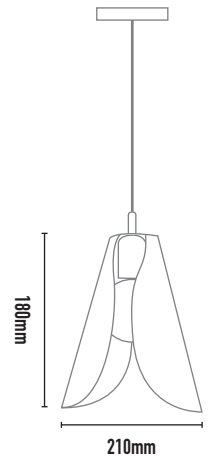

LEAF PENDANT

- FEATURES:**
- Australian designed & manufactured pendant
 - Contemporary mesh pendant
 - LED lamp E27 240V, offers various lamp options
 - No remote driver required
 - Dimmable
 - Custom flex colours available on request
 - Serviceable IP20 pendant
 - Ideal for residential/ hospitality and commercial applications
 - IES files available on request

- COLOURS:**
- Black -2
 - White -3
 - Silver -6
 - Bronze -7
 - Custom -9

MOUNTING OPTIONS:

- CP80 Surface mounted - 80mm Ø x 25mm depth C/W internal terminal block
- Custom mounting options on request

CODE	LAMP TYPE	WATTAGE	DIMENSIONS
LVS30	E27	60W Max NON-VARIOUS	880mm length x 210mm diameter - 2m drop* (mesh)
LVS10	E27	60W Max NON-VARIOUS	880mm length x 210mm diameter - 2m drop* (solid)

*suspensions shown at 2m are adjustable