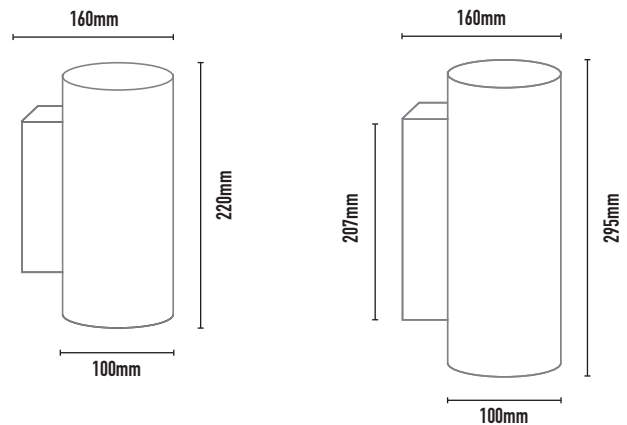

BEAMA BRASS UP & DOWN

GU10

- FEATURES:**
- Australian designed & manufactured low glare accent up/down wall light or ambient up/down
 - Extruded brass, mill finish may come with some imperfections, will gracefully patina over time revealing an honest elegance
 - LED lamp/PAR16 LED GU10 240V, offers various lamp options
 - Fixed wall light
 - Lumen options up to 700lm
 - No remote driver required
 - Dimmable
 - COB/12V MR16 versions available with remote driver on request
 - Serviceable IP20 wall light
- Ideal for residential/ hospitality and commercial applications
 - IES files available on request

- COLOURS:**
- Brass -9 Inner ring and mounting plate standard as black
 - Custom -5

35 DEGREE

| CODE | LAMP TYPE | WATTAGE | LUMENS | COLOUR TEMP | BEAM° | CRI | DIMENSIONS |
|--------|-----------|-------------|-------------|-------------------|-------|----------|--------------------------------|
| BMW1-9 | PAR16 | 2 x 8.5W | 660/670/680 | 2700K/3000K/4000k | 35° | 80/90/90 | 220mm length x 145mm x 100 dia |
| BMW2-9 | PAR16 | 2 x 8.5W | 660/670/680 | 2700K/3000K/4000k | 35° | 80/90/90 | 295mm length x 145mm x 100 dia |
| BMW3-9 | 2x E27 | Non Various | | SPECIFY | | SPECIFY | 295mm length x 145mm x 100 dia |