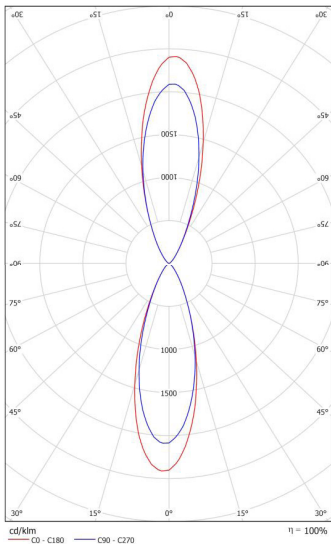

BEAMA BRASS UP & DOWN

GU10

- FEATURES:**
- Australian designed & manufactured low glare accent up/down wall light or ambient up/down
 - Extruded brass, mill finish may come with some imperfections, will gracefully patina over time revealing an honest elegance
 - LED lamp/PAR16 LED GU10 240V, offers various lamp options
 - Fixed wall light
 - Lumen options up to 700lm
 - No remote driver required
 - Dimmable
 - COB/12V MR16 versions available with remote driver on request
 - Serviceable IP20 wall light
- Ideal for residential/ hospitality and commercial applications
 - IES files available on request

- COLOURS:**
- Brass -9 Inner ring and mounting plate standard as black
 - Custom -5

35 DEGREE

| CODE | LAMP TYPE | WATTAGE | LUMENS | COLOUR TEMP | BEAM° | CRI | DIMENSIONS |
|--------|-----------|-------------|-------------|-------------------|-------|----------|--------------------------------|
| BMW1-9 | PAR16 | 2 x 8.5W | 660/670/680 | 2700K/3000K/4000k | 35° | 80/90/90 | 220mm length x 145mm x 100 dia |
| BMW2-9 | PAR16 | 2 x 8.5W | 660/670/680 | 2700K/3000K/4000k | 35° | 80/90/90 | 295mm length x 145mm x 100 dia |
| BMW3-9 | 2x E27 | Non Various | | SPECIFY | | SPECIFY | 295mm length x 145mm x 100 dia |