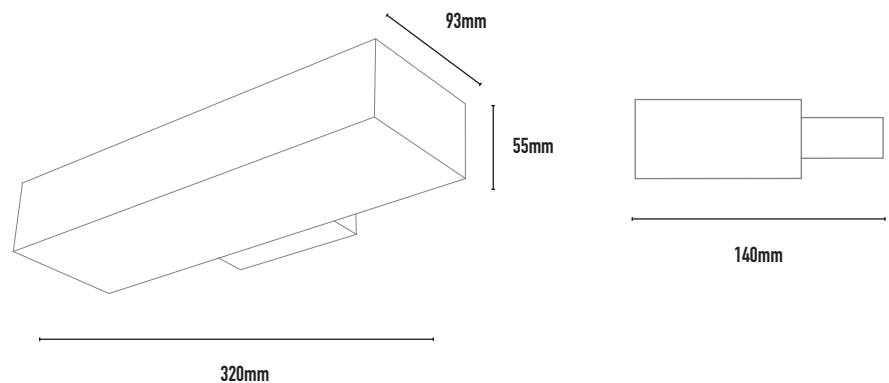

# LYRA 320 FLOODLIGHT

- FEATURES:**
- Australian designed & manufactured professional low glare track flood
  - Extruded aluminium body
  - Beam angle / fixed 180°
  - Lumen options efficacy of up to 191lm/W
  - High color rendering performance, CRI 80 and 90 (TM30 compliant) IES TM30
  - Color consistency Mac Adam Step: 3 (<3SDCM)
  - Integral electronic driver- Phase-cut dim/1-10V standard
  - Specify - Dali dim
  - Custom version available on request
  - Colour temps available: 2700 / 3000k / 4000k
  - Serviceable IP20 wall light
  - Ideal for gallery / museum & commercial applications
  - IES files available on request

**COLOURS:**

■	Black	-2
□	White	-3
	Custom	-5

CODE	LAMP TYPE	WATTAGE	LUMENS	COLOUR TEMP	BEAM°	CRI	mA	DIMENSIONS
LYW33	LED	15.6W	2850lm	3000K	180	80	350	320mm length x 93mm width x 55mm depth
LYW34	LED	15.6W	2990lm	4000K	180	80	350	320mm length x 93mm width x 55mm depth