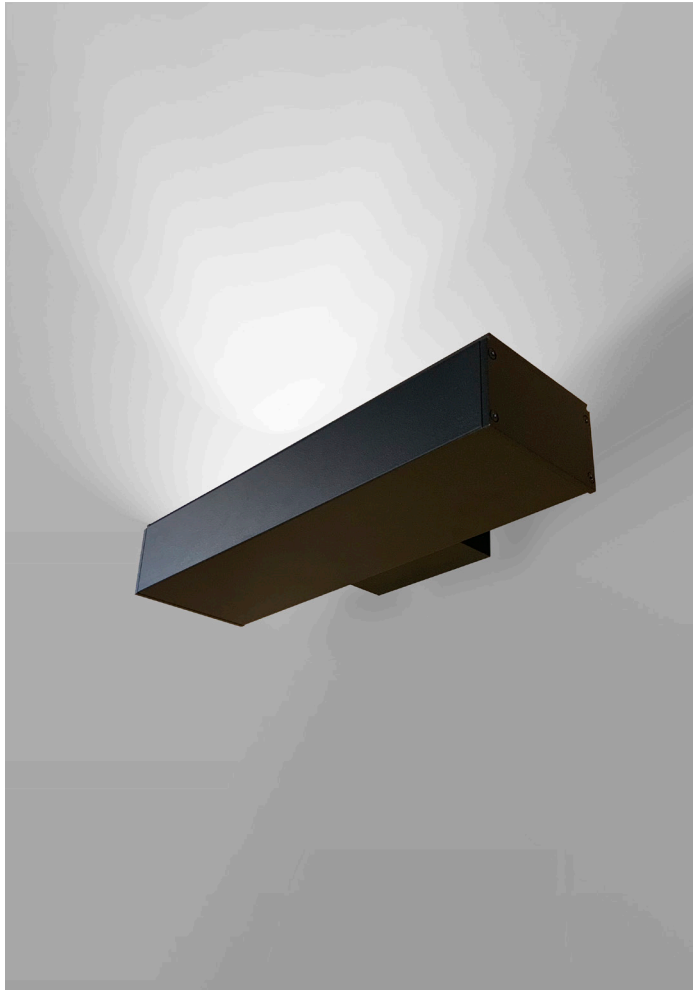

# LYRA 320 FLOODLIGHT

- FEATURES:**
- Australian designed & manufactured professional low glare track flood
  - Extruded aluminium body
  - Beam angle / fixed 180°
  - Lumen options efficacy of up to 191lm/W
  - High color rendering performance, CRI 80 and 90 (TM30 compliant) IES TM30
  - Color consistency Mac Adam Step: 3 (<3SDCM)
  - Integral electronic driver- Phase-cut dim/1-10V standard
  - Specify - Dali dim
  - Custom version available on request
  - Colour temps available: 2700 / 3000k / 4000k
  - Serviceable IP20 wall light
  - Ideal for gallery / museum & commercial applications
  - IES files available on request

**COLOURS:**

■	Black	-2
□	White	-3
	Custom	-5

CODE	LAMP TYPE	WATTAGE	LUMENS	COLOUR TEMP	BEAM°	CRI	mA	DIMENSIONS
LYW33	LED	15.6W	2850lm	3000K	180	80	350	320mm length x 93mm width x 55mm depth
LYW34	LED	15.6W	2990lm	4000K	180	80	350	320mm length x 93mm width x 55mm depth