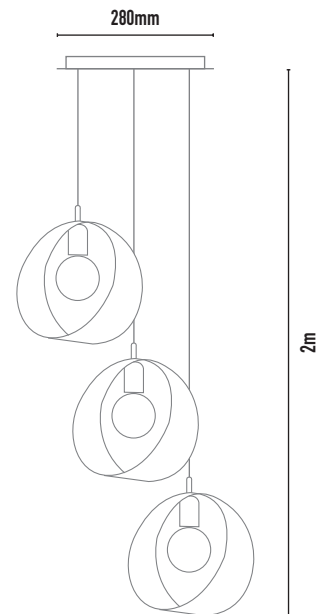

## MINI MORGANA 3 CLUSTER

- FEATURES:**
- Australian designed & manufactured
  - Contemporary mesh pendant light
  - E27 lamp holder suitable for a variety of 240V lamps
  - Fabric flex drop 2m, custom lengths available
  - Flex colour options: black (standard), red, white, clear, kettle (black & white)
  - Ideal for residential, hospitality and commercial applications

**COLOURS:**

	Black	-2
	White	-3
	Silver	-6
	Custom	-5

CODE	LAMP TYPE	WATTAGE	DIMENSIONS
MRC132	E27 / LED G95	60W Max NON-VARIOUS	190mm (diameter) *suspension 2m drop (standard) custom lengths available