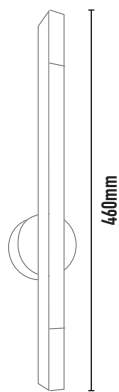

## ROMAN SPOKE BRASS WALL LIGHT

- FEATURES:**
- Australian designed & manufactured professional wall light
  - Brass plated extruded aluminium profile
  - Suitable for concrete slab mountin
  - Fixed beam angle 140
  - MacAdam Step 3 (23SDCIM), CRI 90
  - Available in various colour temperatures 2700k, 3000k, 4000k,
  - Remote 24v driver
  - Non dim or Phase-cut dim
  - Specify - Dali dim available on request
  - Specify - Casambi bluetooth wireless mesh control system available on request
  - Serviceable IP20 wall light
  - Ideal for residential/ hospitality and commercial applications
  - IES files available on request

**COLOURS:**

	Brass	-9
	Brass / Black	-9-2
	Custom	-5

- ACCESSORIES:**
- Black mesh diffuser (note light loss factor 50%)

CODE	LAMP TYPE	WATTAGE	LUMENS	COLOUR TEMP	BEAM°	CRI	mA	DIMENSIONS
RSW49	LED	8W	654lm	2700/3000/4000k	140°	90	350	460mm Ø x 25mmx 40mm