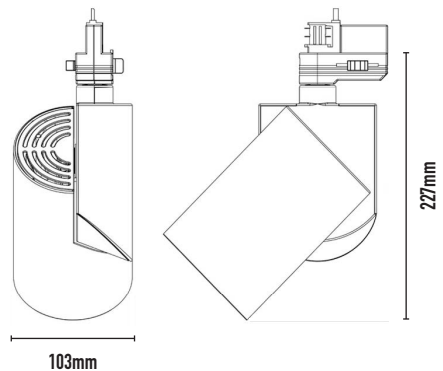

JUNO TRACKSPOT

- FEATURES:**
- Professional low glare accent large format track spot
 - Diecast aluminium body for optimal passive cooling
 - Adjustable 90° tilt, 359° rotation
 - Lumens 2760 lm CRI 90+
 - Integral driver non-Dim
 - 3C track mount
 - High quality reflector
 - Beam angle 38° /on special request 14°, 27°and 56° are available
 - Colour temp 3000k /on special request 4000k are available
 - IP20 spotlight
 - Ideal for commercial / retail / gallery / museum applications
 - IES files available on request

- COLOURS:**
- Black -2
 - White -3

- ACCESSORIES:**
- Anti dazzle snoot - Black
 - Barndoor kit
 - Honeycomb filter
 - Filter holder

Spot		Medium		Flood		Wide Flood	
	14°		27°		38°		56°
m	∅	m	∅	m	∅	m	∅
1.0	0.25	1.0	0.48	1.0	0.69	1.0	1.07
2.0	0.49	2.0	0.95	2.0	1.39	2.0	2.14
3.0	0.74	3.0	1.43	3.0	2.08	3.0	3.22

CODE	LAMP TYPE	WATTAGE	LUMENS	COLOUR TEMP	BEAM ANGLE	CRI	DIMENSIONS
JUN2238	COB	22.8W	2760lm	3000K	38°	90	227mm length x103mm diameter