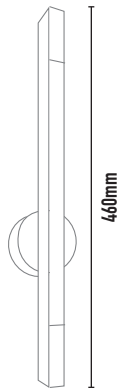

## ROMAN SPOKE WALL LIGHT

- FEATURES:**
- Australian designed & manufactured professional wall light
  - Extruded aluminium profile
  - Fixed beam angle 140
  - MacAdam Step 3 (23SDCIM), CRI 90
  - Available in various colour temperatures 2700k, 3000k, 4000k,
  - Remote 24v driver
  - Non dim or Phase-cut dim
  - Specify - Dali dim available on request
  - Specify - Casambi bluetooth wireless mesh control system available on request
  - Serviceable IP20 wall light
  - Ideal for residential/ hospitality and commercial applications
  - IES files available on request

**COLOURS:**

	Black	-2
	White	-3
	Silver	-6
	Bronze	-7
	Custom	-5

- ACCESSORIES:**
- Black mesh diffuser (note light loss factor 50%)

CODE	LAMP TYPE	WATTAGE	LUMENS	COLOUR TEMP	BEAM°	CRI	mA	DIMENSIONS
RSW4	LED	8W	654lm	2700/3000/4000k	140°	90	350	460mm Ø x 25mm x 40mm