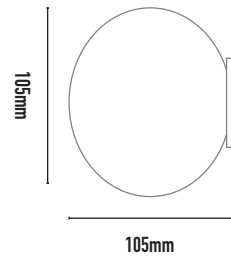

NOVA WALL LIGHT

- FEATURES:**
- Contemporary frosted, opalised glass diffuser.
 - G9 lamp holder suitable of a variety of 240v LED lamps
 - IP Rating: 44 indoor use only
 - Ideal for residential, hospitality, and commercial applications

COLOURS:

■	Black	-2
□	White	-3

CODE	LAMP TYPE	WATTAGE	DIMENSIONS
NOV1	G9	10W Max NON-VARIOUS	105mm diameter x 105mm depth