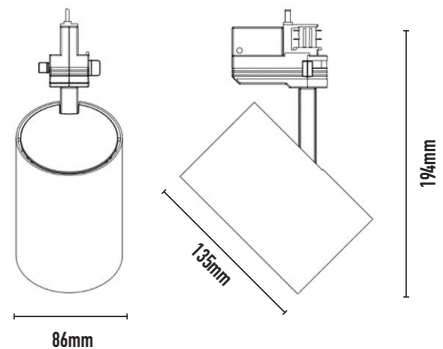

CYLINDRO TRACKSPOT

- FEATURES:**
- Professional low glare accent large format track spot
 - Diecast aluminium body for optimal passive cooling
 - Adjustable 90° tilt, 359° rotation
 - Lumens 2800 lm CRI 90+
 - Integral driver non-Dim
 - 3C track mount
 - High quality reflector
 - Beam angle 42° /on special request 18° and 31° are available
 - Colour temp 3000k /on special request 4000k are available
 - IP20 spotlight
 - Ideal for commercial / retail / gallery / museum applications
 - IES files available on request

- COLOURS:**
- Black -2
 - White -3

- ACCESSORIES:**
- Anti dazzle snoot - Black
 - Barndoor kit
 - Honeycomb filter
 - Filter holder

Spot		Medium		Flood	
	18°		31°		42°
m	∅	m	∅	m	∅
1.0	0.31	1.0	0.52	1.0	0.76
2.0	0.62	2.0	1.05	2.0	1.52
3.0	0.93	3.0	1.57	3.0	2.28

CODE	LAMP TYPE	WATTAGE	LUMENS	COLOUR TEMP	BEAM ANGLE	CRI	DIMENSIONS
CYL2442	COB	24W	2800lm	3000K	42°	90	194mm length x 86mm diameter