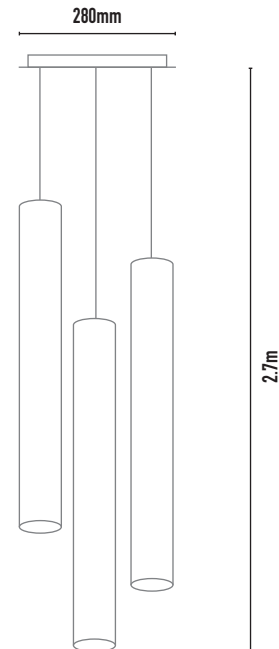

APOLLO PENDANT CLUSTER

- FEATURES:**
- Australian designed & manufactured low glare accent pendant cluster
 - Extruded aluminium body
 - LED lamp/ PAR16 LED GU10 240V offers various lamp options
 - No remote driver required
 - Dimmable
 - COB versions available with remote driver on request
 - Dali or Casambi on request.
 - Fabric flex colours red, black, white, clear, black and white (kettle)
 - Custom flex colours available on request
 - Serviceable IP20 pendant
 - Available in three and five-light clusters
 - Ideal for residential/ hospitality and commercial applications
 - IES files available on request

COLOURS:

	Black	-2
	White	-3
	Silver	-6
	Bronze	-7
	Custom	-5

CODE	LAMP TYPE	WATTAGE	LUMENS	COLOUR TEMP	BEAM°	CRI	DIMENSIONS
APC107034	PAR16	3x8.5W	660/670/680	2700K/3000K/4000K	35°	80/90/90	700mm x 70mm x ceiling plate 280mm 2m drop