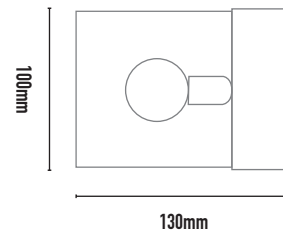

BOXO MESH WALL LIGHT

SMALL

- FEATURES:**
- Australian designed & manufactured
 - Contemporary mesh wall light
 - E27 lamp holder suitable for a variety of 240V lamps
 - Ideal for residential, hospitality and commercial applications

COLOURS:

	Black	-2
	White	-3
	Silver	-6
	Bronze	-7
	Custom	-9

CODE	LAMP TYPE	WATTAGE	DIMENSIONS
BXM01	E27 / LED GLS or Fancy round	60W Max NON-VARIOUS	100mm x 100mm x depth 130mm