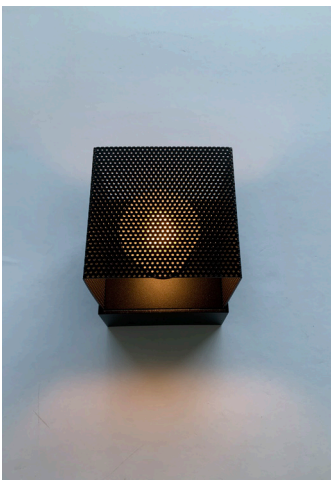

BOXO MESH WALL LIGHT

SMALL

- FEATURES:**
- Australian designed & manufactured
 - Contemporary mesh wall light
 - E27 lamp holder suitable for a variety of 240V lamps
 - Ideal for residential, hospitality and commercial applications

COLOURS:

	Black	-2
	White	-3
	Silver	-6
	Bronze	-7
	Custom	-9

CODE	LAMP TYPE	WATTAGE	DIMENSIONS
BXM01	E27 / LED GLS or Fancy round	60W Max NON-VARIOUS	100mm x 100mm x depth 130mm