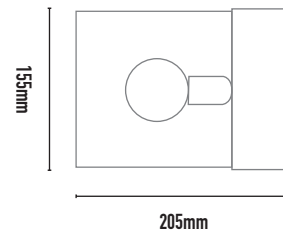

BOXO MESH WALL LIGHT

LARGE

- FEATURES:**
- Australian designed & manufactured
 - Contemporary mesh wall light
 - E27 lamp holder suitable for a variety of 240V lamps
 - Ideal for residential, hospitality and commercial applications

COLOURS:

	Black	-2
	White	-3
	Silver	-6
	Bronze	-7
	Custom	-9

CODE	LAMP TYPE	WATTAGE	DIMENSIONS
BXM03	E27 / LED G125	60W Max NON-VARIOUS	155mm x 155mm x depth 205mm
BXM14	E27 / LED G95	60W Max NON-VARIOUS	155mm x 155mm x depth 190mm