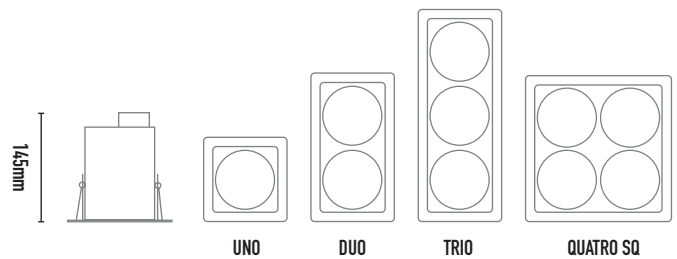

MONDO RADIUS GU10

- FEATURES:**
- Australian designed & manufactured architectural recessed low glare accent downlight
 - LED lamp / PAR16 LED GU10 240V, offers various lamp options
 - 359° rotation, 45° tilt adjustment
 - Lumen options up to 750lm
 - No remote driver required
 - Dimmable
 - COB / 12V MR16 versions available
 - Serviceable IP20 downlight
 - Ideal for residential / hospitality / gallery / museum & commercial applications
 - IES files available on request

- TRIM COLOURS:**
- Black -2 Inner standard as Black
 - White -3
 - White -3-3
 - Silver -6
 - Custom -5

- ACCESSORIES:**
- Deco glass filter holder (CHL)
 - Frosted glass 30mm (FG)
 - Deco colour glass 50mm (DG)
 - HoneyComb filter (AL 20)

35 DEGREE

CODE	LAMP TYPE	WATTAGE	LUMENS	COLOUR TEMP	BEAM°	DIMENSIONS
RAD11	PAR16	1 x 8.5W	660/700/750	2700K/3000K/4000K	35°	UNO 135mm x 135mm / cutout 126mm x 110mm
RAD12	PAR16	2 x 8.5W	660/700/750	2700K/3000K/4000K	35°	DUO 135mm x 236mm / cutout 126mm x 210mm
RAD13	PAR16	3 x 8.5W	660/700/750	2700K/3000K/4000K	35°	TRIO 135mm x 338mm / cutout 126mm x 320mm
RAD15	PAR16	4 x 8.5W	660/700/750	2700K/3000K/4000K	35°	QUATRO SQ 236mm x 236mm / cutout 215mm x 228mm