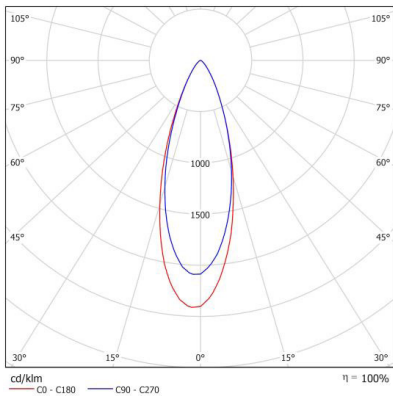

35 DEGREE

CODE	LAMP TYPE	WATTAGE	LUMENS	COLOUR TEMP	BEAM°	DIMENSIONS
RAD11	PAR16	1 x 8.5W	660/700/750	2700K/3000K/4000K	35°	UNO 135mm x 135mm / cutout 126mm x 110mm
RAD12	PAR16	2 x 8.5W	660/700/750	2700K/3000K/4000K	35°	DUO 135mm x 236mm / cutout 126mm x 210mm
RAD13	PAR16	3 x 8.5W	660/700/750	2700K/3000K/4000K	35°	TRIO 135mm x 338mm / cutout 126mm x 320mm
RAD15	PAR16	4 x 8.5W	660/700/750	2700K/3000K/4000K	35°	QUATRO SQ 236mm x 236mm / cutout 215mm x 228mm