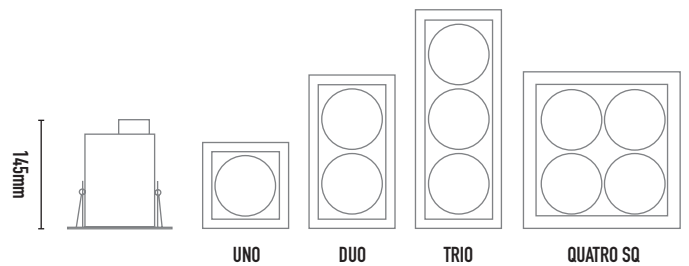

MONDO GU10

- FEATURES:**
- Australian designed & manufactured architectural recessed low glare accent downlight
 - LED lamp / PAR16 LED GU10 240V, offers various lamp options
 - 359° rotation, 45° tilt adjustment
 - Lumen options up to 750lm
 - No remote driver required
 - Dimmable
 - COB / 12V MR16 versions available
 - Serviceable IP20 downlight
 - Ideal for residential / hospitality / gallery / museum & commercial applications
 - IES files available on request

- TRIM COLOURS:**
- Black -2 Inner standard as Black
 - White -3
 - White -3-3
 - Silver -6
 - Custom -5

- ACCESSORIES:**
- Deco glass filter holder (CHL)
 - Frosted glass 30mm (FG)
 - Deco colour glass 50mm (DG)
 - HoneyComb filter (AL 20)

35 DEGREE

CODE	LAMP TYPE	WATTAGE	LUMENS	COLOUR TEMP	BEAM°	DIMENSIONS
MON11	PAR16	1 x 8.5W	660/700/750	2700K/3000K/4000K	35°	UNO 135mm x 135mm / cutout 126mm x 110mm
MON12	PAR16	2 x 8.5W	660/700/750	2700K/3000K/4000K	35°	DUO 135mm x 236mm / cutout 126mm x 210mm
MON13	PAR16	3 x 8.5W	660/700/750	2700K/3000K/4000K	35°	TRIO 135mm x 338mm / cutout 126mm x 320mm
MON15	PAR16	4 x 8.5W	660/700/750	2700K/3000K/4000K	35°	QUATRO SQ 236mm x 236mm / cutout 215mm x 228mm