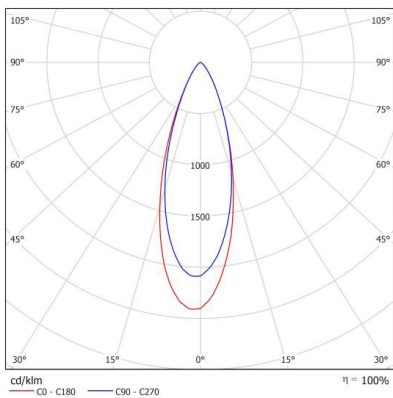

35 DEGREE

CODE	LAMP TYPE	WATTAGE	LUMENS	COLOUR TEMP	BEAM°	DIMENSIONS
MON11	PAR16	1 x 8.5W	660/700/750	2700K/3000K/4000K	35°	UNO 135mm x 135mm / cutout 126mm x 110mm
MON12	PAR16	2 x 8.5W	660/700/750	2700K/3000K/4000K	35°	DUO 135mm x 236mm / cutout 126mm x 210mm
MON13	PAR16	3 x 8.5W	660/700/750	2700K/3000K/4000K	35°	TRIO 135mm x 338mm / cutout 126mm x 320mm
MON15	PAR16	4 x 8.5W	660/700/750	2700K/3000K/4000K	35°	QUATRO SQ 236mm x 236mm / cutout 215mm x 228mm