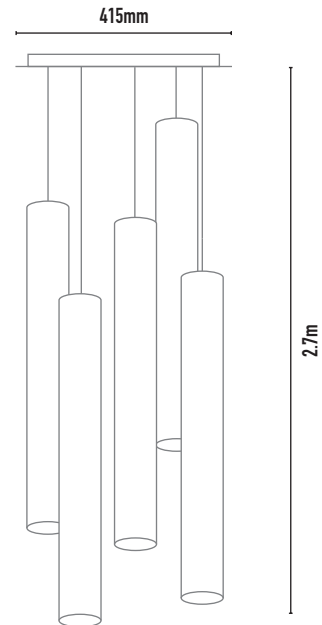

## APOLLO 5 CLUSTER

- FEATURES:**
- Australian designed & manufactured low glare accent pendant cluster
  - Extruded aluminium body
  - LED lamp/ PAR16 LED GU10 240V offers various lamp options
  - No remote driver required
  - Dimmable
  - COB versions available with remote driver on request
  - Dali or Casambi on request.
  - Fabric flex colours red, black, white, clear, black and white (kettle)
  - Custom flex colours available on request
  - Serviceable IP20 pendant
  - Available in three and five-light clusters
  - Ideal for residential/ hospitality and commercial applications
  - IES files available on request

**COLOURS:**

	Black	-2
	White	-3
	Silver	-6
	Bronze	-7
	Custom	-5

CODE	LAMP TYPE	WATTAGE	LUMENS	COLOUR TEMP	BEAM°	CRI	DIMENSIONS
APP107054	PAR16	5x8.5W	660/670/680	2700K/3000K/4000K	35°	80/90/90	700mm x 70mm x ceiling plate 415mm 2m drop