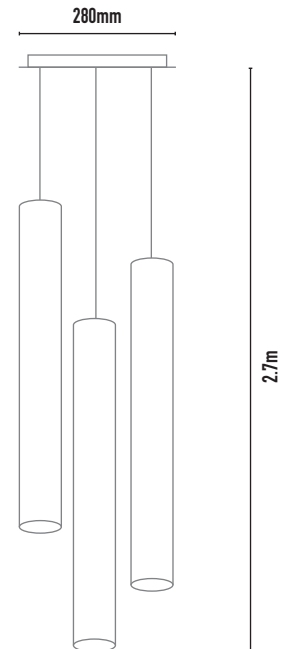

## APOLLO PENDANT CLUSTER

- FEATURES:**
- Australian designed & manufactured low glare accent pendant cluster
  - Extruded aluminium body
  - LED lamp/ PAR16 LED GU10 240V offers various lamp options
  - No remote driver required
  - Dimmable
  - COB versions available with remote driver on request
  - Dali or Casambi on request.
  - Fabric flex colours red, black, white, clear, black and white (kettle)
  - Custom flex colours available on request
  - Serviceable IP20 pendant
  - Available in three and five-light clusters
  - Ideal for residential/ hospitality and commercial applications
  - IES files available on request

**COLOURS:**

	Black	-2
	White	-3
	Silver	-6
	Bronze	-7
	Custom	-5

CODE	LAMP TYPE	WATTAGE	LUMENS	COLOUR TEMP	BEAM°	CRI	DIMENSIONS
APP107034	PAR16	3x8.5W	660/670/680	2700K/3000K/4000K	35°	80/90/90	700mm x 70mm x ceiling plate 280mm 2m drop