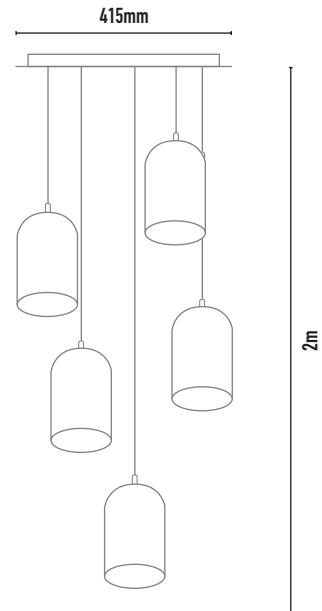

## COMET 5 CLUSTER

- FEATURES:**
- Australian designed & manufactured low glare accent pendant cluster
  - Spun aluminium body
  - LED lamp/PAR16 LED GU10 240V offers various lamp options
  - No remote driver required
  - Dimmable
  - COB versions available with remote driver on request
  - Dali or Casambi on request.
  - Fabric flex colours red, black, white, clear, black and white (kettle)
  - Custom flex colours available on request
  - Serviceable IP20 pendant
  - Available in three and five-light clusters
  - Ideal for residential/ hospitality and commercial applications
  - IES files available on request

**COLOURS:**

	Black (inner standard as black)	-2
	White outer / White inner	-3-3
	Silver	-6
	Bronze	-7
	Custom	-5

CODE	LAMP TYPE	WATTAGE	LUMENS	COLOUR TEMP	BEAM°	CRI	DIMENSIONS
CPC154	PAR16	5x8.5W	660/670/680	2700K3000K/4000K	35°	80/90/90	100mm Ø 150mm length - ceiling plate 415mm - 2m drop*