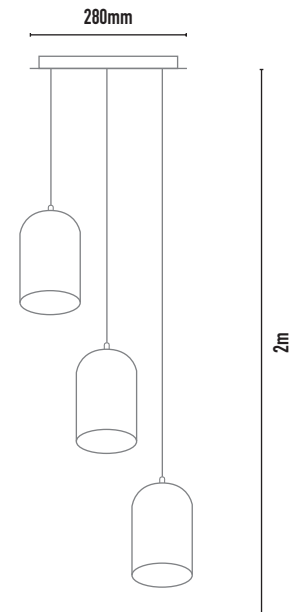

COMET PENDANT CLUSTER

- FEATURES:**
- Australian designed & manufactured low glare accent pendant cluster
 - Spun aluminium body
 - LED lamp/PAR16 LED GU10 240V offers various lamp options
 - No remote driver required
 - Dimmable
 - COB versions available with remote driver on request
 - Dali or Casambi on request.
 - Fabric flex colours red, black, white, clear, black and white (kettle)
 - Custom flex colours available on request
 - Serviceable IP20 pendant
 - Available in three and five-light clusters
 - Ideal for residential/ hospitality and commercial applications
 - IES files available on request

COLOURS:

	Black (inner standard as black)	-2
	White outer / White inner	-3-3
	Silver	-6
	Bronze	-7
	Custom	-5

CODE	LAMP TYPE	WATTAGE	LUMENS	COLOUR TEMP	BEAM°	CRI	DIMENSIONS
CPC134	PAR16	3x8.5W	660/670/680	2700K3000K/4000K	35°	80/90/90	100mm Ø 150mm length - ceiling plate 280mm - 2m drop*