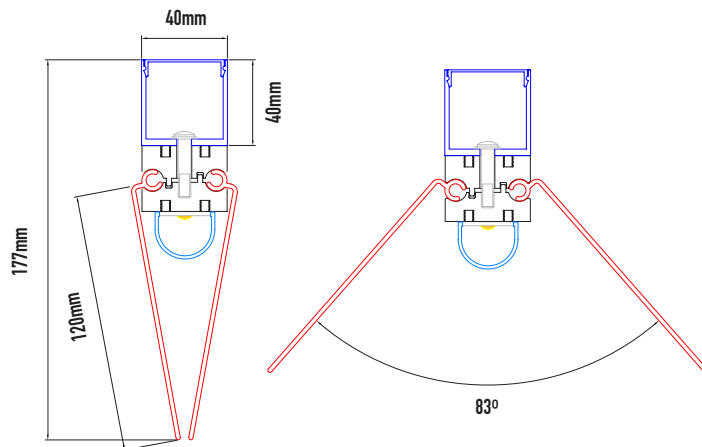

BROADCAST PENDANT

- FEATURES:**
- Australian designed and manufactured low glare adjustable pendant.
 - Produced from extruded aluminium for optimum performance.
 - Fully adjustable deep barn doors.
 - Beam angle adjustable from narrow 2° to 83° with excellent cut off.
 - Lumen options efficacy of up to 168lm/W
 - High color rendering performance, CRI 80 or 90 (TM30 compliant) IES TM30
 - Color consistency Mac Adam Step: 3 (<3SDCM)
 - Frosted diffuser as standard.
 - Integral electronic driver - Non dim (standard)
 - High lumen output versions available on request.
 - Specify - DALI / DSI or SWITCH DIM / require separate dimming line. Casambi
 - Lamp life 50,000 hours
 - Custom version available on request
 - Colour temps available: 3000k / 4000k. By request 2700k and 5000k
 - Serviceable IP20 pendant light
 - Max length 3.2m
 - Ideal for commercial / hospitality / retail / residential applications
 - IES files available on request

COLOURS:

	Black	-2
	White	-3
	Silver	-6
	Bronze	-7

ADJUSTABLE BEAM ANGLE

STANDARD - FROSTED DIFFUSER

CUSTOM - SEMI TRANSPARENT LENS

CODE	WATTAGE	COLOUR TEMP	LUMENS	DIMENSIONS
BRD094	24W	3000K / 4000K	3816lm	940mm x 177mm x 40mm - 1500mm drop
BRD015	40W	3000K / 4000K	6303lm	1500mm x 177mm x 40mm - 1500mm drop
BRD22	56W	3000K / 4000K	8910lm	2200mm x 177mm x 40mm - 1500mm drop
BRD24	64W	3000K / 4000K	10,188lm	2400mm x 177mm x 40mm - 1500mm drop
BRD32	88W	3000K / 4000K	14,004lm	3200mm x 177mm x 40mm - 1500mm drop