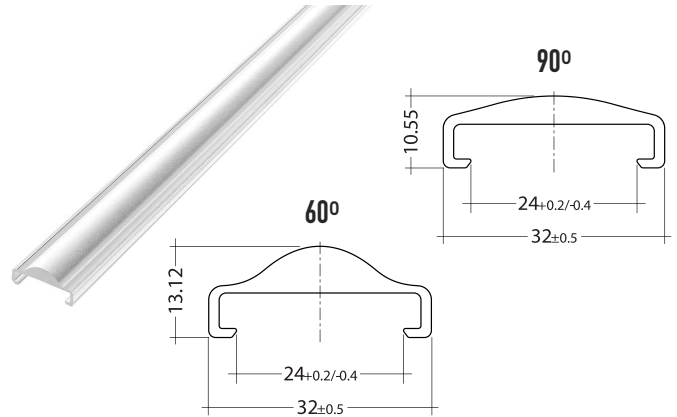

BROADCAST PENDANT

- FEATURES:**
- Australian designed and manufactured low glare adjustable pendant.
 - Produced from extruded aluminium for optimum performance.
 - Fully adjustable deep barn doors.
 - Beam angle adjustable from narrow 2° to 83° with excellent cut off.
 - Lumen options efficacy of up to 168lm/W
 - High color rendering performance, CRI 80 or 90 (TM30 compliant) IES TM30
 - Color consistency Mac Adam Step: 3 (<3SDCM)
 - Frosted diffuser as standard.
 - Integral electronic driver - Non dim (standard)
 - High lumen output versions available on request.
 - Specify - DALI / DSI or SWITCH DIM / require separate dimming line. Casambi
 - Lamp life 50,000 hours
 - Custom version available on request
 - Colour temps available: 3000k / 4000k. By request 2700k and 5000k
 - Serviceable IP20 pendant light
 - Max length 3.2m
 - Ideal for commercial / hospitality / retail / residential applications
 - IES files available on request

COLOURS:

	Black	-2
	White	-3
	Silver	-6
	Bronze	-7

ADJUSTABLE BEAM ANGLE

STANDARD - FROSTED DIFFUSER

CUSTOM - SEMI TRANSPARENT LENS

CODE	WATTAGE	COLOUR TEMP	LUMENS	DIMENSIONS
BRD094	24W	3000K / 4000K	3816lm	940mm x 177mm x 40mm - 1500mm drop
BRD015	40W	3000K / 4000K	6303lm	1500mm x 177mm x 40mm - 1500mm drop
BRD22	56W	3000K / 4000K	8910lm	2200mm x 177mm x 40mm - 1500mm drop
BRD24	64W	3000K / 4000K	10,188lm	2400mm x 177mm x 40mm - 1500mm drop
BRD32	88W	3000K / 4000K	14,004lm	3200mm x 177mm x 40mm - 1500mm drop