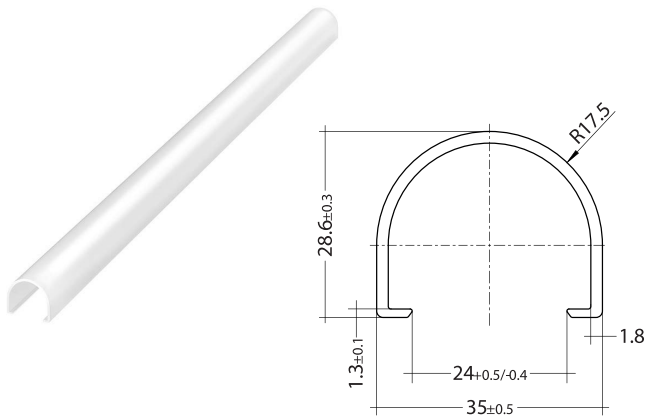

BROADCAST PENDANT

- FEATURES:**
- Australian designed and manufactured low glare adjustable pendant.
 - Produced from extruded aluminium for optimum performance.
 - Fully adjustable deep barn doors.
 - Beam angle adjustable from narrow 2° to 83° with excellent cut off.
 - Lumen options efficacy of up to 168lm/W
 - High color rendering performance, CRI 80 or 90 (TM30 compliant) IES TM30
 - Color consistency Mac Adam Step: 3 (<3SDCM)
 - Frosted diffuser as standard.
 - Integral electronic driver - Non dim (standard)
 - High lumen output versions available on request.
 - Specify - DALI / DSI or SWITCH DIM / require separate dimming line. Casambi
 - Lamp life 50,000 hours
 - Custom version available on request
 - Colour temps available: 3000k / 4000k. By request 2700k and 5000k
 - Serviceable IP20 pendant light
 - Max length 3.2m
 - Ideal for commercial / hospitality / retail / residential applications
 - IES files available on request

COLOURS:

	Black	-2
	White	-3
	Silver	-6
	Bronze	-7

ADJUSTABLE BEAM ANGLE

STANDARD - FROSTED DIFFUSER

CUSTOM - SEMI TRANSPARENT LENS

CODE	WATTAGE	COLOUR TEMP	LUMENS	DIMENSIONS
BRD094	24W	3000K / 4000K	3816lm	940mm x 177mm x 40mm - 1500mm drop
BRD015	40W	3000K / 4000K	6303lm	1500mm x 177mm x 40mm - 1500mm drop
BRD22	56W	3000K / 4000K	8910lm	2200mm x 177mm x 40mm - 1500mm drop
BRD24	64W	3000K / 4000K	10,188lm	2400mm x 177mm x 40mm - 1500mm drop
BRD32	88W	3000K / 4000K	14,004lm	3200mm x 177mm x 40mm - 1500mm drop