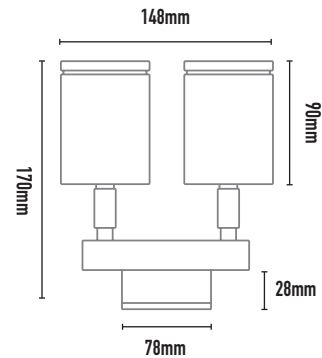

ASTRO TWIN GU10

- FEATURES:**
- Adjustable double headed spotlight IP66
 - 360° rotation & 90° elevation
 - 240v GU10
 - Marine grade 316 stainless steel option
 - Solid copper finish available
 - Serviceable fittings
 - Ideal for many exterior commercial and residential applications

COLOURS:

	Black	-BL
	White	-WH
	Silver	-MS
	Copper	-COP
	Stainless Steel	-SS

LAMP SPECIFICATIONS:

STANDARD: 6W PAR16 LED
3000K - 45 degree - 320lm

PROFESSIONAL: 6W PAR16
3000K - 25, 45, 60 degree - 320lm
4000K - 25, 45, 60 degree - 350lm

ACCESSORIES: Linear Spread Lens, Hex Cell Louvre Kit and Glare Guards available on request.

G6ML - GLARE GUARD MOONLIGHT OPTION

100mm x 63.5mm diameter
(Black, white, silver only)

G6 - GLARE GUARD

70mm x 63.5mm diameter

CODE	LAMP TYPE	WATTAGE	LUMENS	COLOUR TEMP	BEAM ANGLE	CRI	DIMENSIONS
HZTWSGU	GU10	2x 4W-6W	2x 320lm	3000K	25,45,60	85	SPOT - 90mm x 63.5mm diameter SCREW MOUNT - 28mm x 78mm diameter