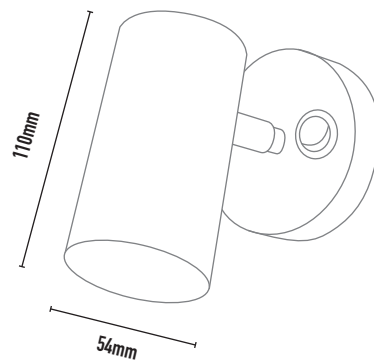

TULLYSPOT READER COB – PRO

- FEATURES:**
- Australian designed & manufactured professional low glare accent COB spot light with switch
 - Adjustable 90° tilt, 359° swivel
 - Requires remote electronic driver
 - Serviceable IP20 spotlight
 - Colour temps available: 2700k/ 3000k / 4000k
 - Ideal for residential / hospitality / commercial applications
 - IES files available on request

COLOURS:

	Black	-2
	White	-3
	Silver	-6
	Bronze	-7
	Custom	-5

CODE	LAMP TYPE	WATTAGE	LUMENS	COLOUR TEMP	BEAM ANGLE	CRI	mA	DIMENSIONS
TRD501	COB	5.5W	450lm	3000K	40	90	350	110mm length x 54mm diameter