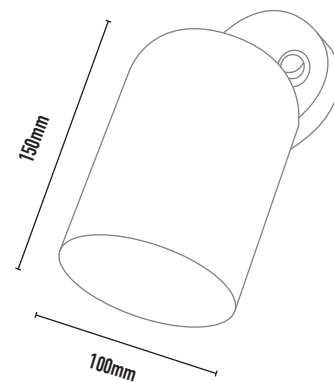

## COMET READER GU10

- FEATURES:**
- Australian designed & manufactured compact low glare accent wall light with switch
  - Spun aluminium body/ steel components
  - LED lamp / PAR16 or PAR30 LED GU10 240V, offers various lamp options
  - Adjustable 90° tilt, 359° rotation
  - Serviceable IP20 spotlight
  - Ideal for residential / commercial / hospitality applications
  - IES files available on request

**COLOURS:**

	Black	-2
	White	-3
	White outer / White inner	-3-3
	Silver	-6
	Bronze	-7
	Custom	-5

CODE	LAMP TYPE	WATTAGE	LUMENS	COLOUR TEMP	BEAM ANGLE	CRI	DIMENSIONS
CRD1	PAR16 GU10 LED	6W	600lm	3000K	60°	80/90/90	150mm length x 100mm diameter