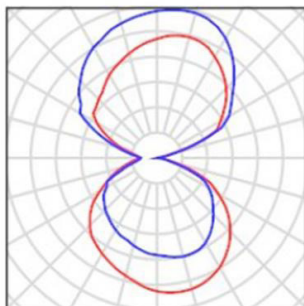

## BEAMA SOLO UP & DOWN

- FEATURES:**
- Australian designed & manufactured low glare ambient up/down wall light
  - Extruded aluminium body
  - LED lamp/E27 offers various lamp options
  - Fixed wall light
  - Lumen options up to 700lm
  - No remote driver required
  - Dimmable
  - COB/12V MR16 versions available
  - Serviceable IP20 wall light
  - Ideal for residential/ hospitality/ gallery/ museum and commercial applications
  - IES files available on request

**COLOURS:**

	Black	-2
	White	-3
	Black outer / gold inner	-4
	White outer / gold inner	-5
	Silver	-6
	Custom	-9

CODE	LAMP TYPE	WATTAGE	LUMENS	COLOUR TEMP	BEAM°	CRI	DIMENSIONS
BWS	1 x E27	Non various		SPECIFY		SPECIFY	220mm length x 170mm x 100mm