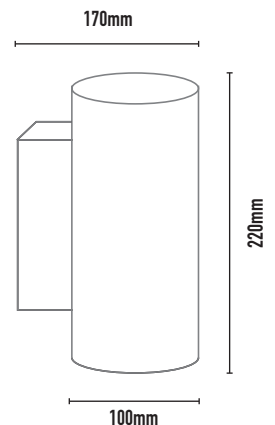

## BEAMA SOLO UP & DOWN

- FEATURES:**
- Australian designed & manufactured low glare ambient up/down wall light
  - Extruded aluminium body
  - LED lamp/E27 offers various lamp options
  - Fixed wall light
  - Lumen options up to 700lm
  - No remote driver required
  - Dimmable
  - COB/12V MR16 versions available
  - Serviceable IP20 wall light
  - Ideal for residential/ hospitality/ gallery/ museum and commercial applications
  - IES files available on request

**COLOURS:**

	Black	-2
	White	-3
	Black outer / gold inner	-4
	White outer / gold inner	-5
	Silver	-6
	Custom	-9

CODE	LAMP TYPE	WATTAGE	LUMENS	COLOUR TEMP	BEAM°	CRI	DIMENSIONS
BWS	1 x E27	Non various		SPECIFY		SPECIFY	220mm length x 170mm x 100mm