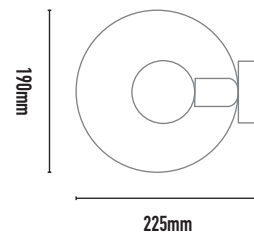

MINI MORGANA WALL LIGHT

- FEATURES:**
- Australian designed & manufactured
 - Contemporary mesh wall light
 - E27 lamp holder suitable for a variety of 240V lamps
 - Ideal for residential, hospitality and commercial applications

- COLOURS:**
- Black -2
 - White -3
 - Silver -6
 - Bronze -7
 - Custom -9

CODE	LAMP TYPE	WATTAGE	DIMENSIONS
MOW1	E27 / LED	60W Max NON-VARIOUS	190mm (diameter) x depth 225mm