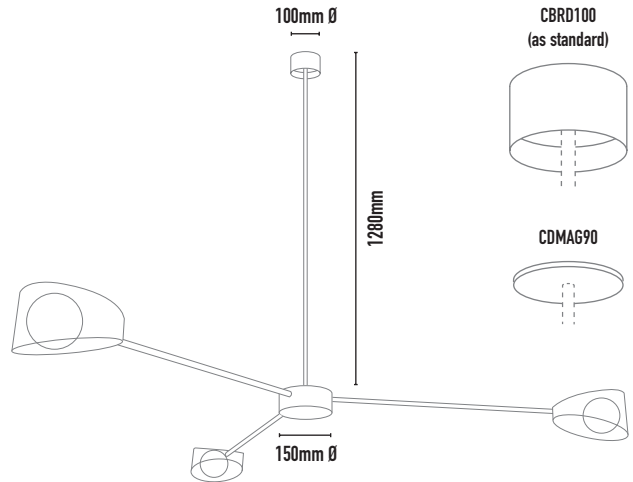

MORGANA CHANDELIER

- FEATURES:**
- Australian designed & manufactured
 - Contemporary mesh Chandelier
 - E27 lamp holder suitable for a variety of 240V lamps
 - No remoter driver required
 - Dimmable
 - Custom versions available
 - Serviceable IP20 pendant
 - Ideal for residential, hospitality and commercial applications
 - IES files available on request.

COLOURS:

	Black	-2
	White	-3
	Silver	-6
	Bronze	-7
	Custom	-9

- MOUNTING OPTIONS:**
- CPRD100 - 100mmØ x 55mm depth C/W internal terminal block (as standard)
 - CDMAG90 - (optional)

CODE	LAMP TYPE	WATTAGE	DIMENSIONS
MOC0	E27 / LED	60W Max NON-VARIOUS	(880mm diameter) x 300 / 600 / 900 / 1200mm rod dropper (custom specify)
MOC2	E27 / LED	60W Max NON-VARIOUS	(1280mm diameter) x 300 / 600 / 900 / 1200mm rod dropper (custom specify)
MOC7	E27 / LED	60W Max NON-VARIOUS	(1720mm diameter) x 300 / 600 / 900 / 1200mm rod dropper (custom specify)