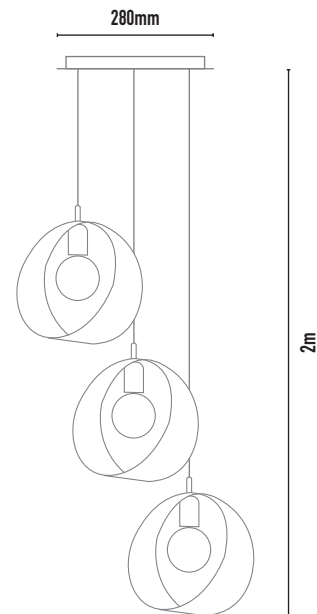

MINI MORGANA 3 CLUSTER

- FEATURES:**
- Australian designed & manufactured
 - Contemporary mesh pendant light
 - E27 lamp holder suitable for a variety of 240V lamps
 - Fabric flex drop 2m, custom lengths available
 - Flex colour options: black (standard), red, white, clear, kettle (black & white)
 - Ideal for residential, hospitality and commercial applications

COLOURS:

	Black	-2
	White	-3
	Silver	-6
	Custom	-5

G95 frosted /option

Fancy round clear /option.

CODE	LAMP TYPE	WATTAGE	DIMENSIONS
MRC132	E27 / LED Fancy round	60W Max NON-VARIOUS	190mm (diameter) *suspension 2m drop (standard) custom lengths available