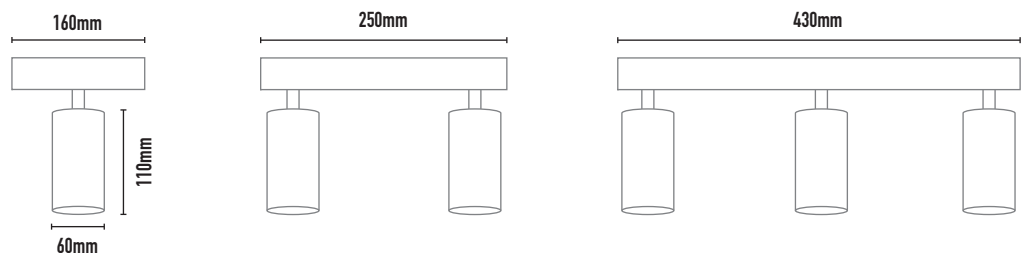

GEMINI PROFILE SPOT

FEATURES:

- Australian designed & manufactured compact extra low glare accent spotlight.
- Extruded aluminium body
- LED lamp / PAR16 LED GU10 240V, offers various lamp options
- Adjustable 90° tilt, 359° rotation
- Lumen options up to 750lm
- No remote driver required
- Dimmable
- Serviceable IP20 spotlight
- Ideal for residential / hospitality / gallery / museum & commercial applications
- IES files available on request

COLOURS:

-  White outer / black inner -1
-  Black -2
-  White -3
-  Black outer / gold inner -4
-  White outer / gold inner -5
-  Silver -6
-  Black knuckle+mtg / white body -7
- Custom -9

ACCESSORIES:

- Deco glass filter holder (CHL)
- Frosted glass 50mm (FG)
- Deco colour glass 50mm (DG)
- Honeycomb filter (AL20)
- Lamp droppers 100mm -1500mm (LD)

35 DEGREE

CODE	LAMP TYPE	WATTAGE	LUMENS	COLOUR TEMP	BEAM °	CRI	DIMENSIONS
GPS1	PAR16 GU10 LED	8.5W	660/670/680	2700K/3000K/4000K	35°	80/90/90	110mm length x 160mm x 60mm dia
GPS2	PAR16 GU10 LED	8.5W	660/670/680	2700K/3000K/4000K	35°	80/90/90	110mm length x 250mm x 60mm dia
GPS3	PAR16 GU10 LED	8.5W	660/670/680	2700K/3000K/4000K	35°	80/90/90	110mm length x 430mm x 60mm dia