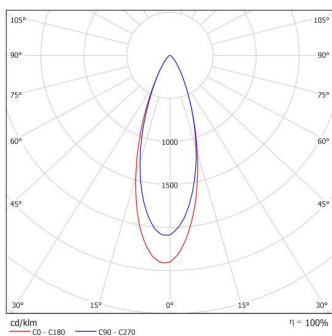

35 DEGREE

CODE	LAMP TYPE	WATTAGE	LUMENS	COLOUR TEMP	BEAM °	CRI	DIMENSIONS
GPS1	PAR16 GU10 LED	8.5W	660/670/680	2700K/3000K/4000K	35°	80/90/90	110mm length x 160mm x 60mm dia
GPS2	PAR16 GU10 LED	8.5W	660/670/680	2700K/3000K/4000K	35°	80/90/90	110mm length x 250mm x 60mm dia
GPS3	PAR16 GU10 LED	8.5W	660/670/680	2700K/3000K/4000K	35°	80/90/90	110mm length x 430mm x 60mm dia