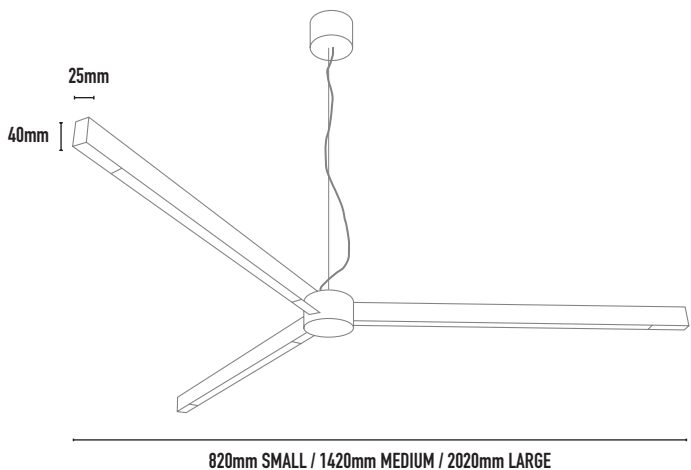

# ROMAN 3 SPOKE PENDANT

**FEATURES:**

- Australian designed & manufactured professional low glare, down only pendant
- Linear LED pendant lighting system, surface mounted and wall options available on request.
- Extruded aluminium profile
- Fixed beam angle 140
- Lumens options efficacy of up to 120lm/W less diffuser
- Higher lumen options available on request.
- MacAdam Step 3 (23SDCIM), CRI 90
- Available in various colour temperatures 2700k, 3000k, 4000k,
- Specify - Tunable white, RGB options available on request
- Remote 24v driver
- Phase-cut dim standard.
- Specify - Dali dim available on request
- Specify - Casambi bluetooth wireless mesh control system available on request
- Large pendant required x3 suspension wires
- Serviceable IP20 pendant
- Ideal for residential/ hospitality and commercial applications
- IES files available on request

**COLOURS:**

-  Black -2
-  White -3
-  Silver -6
-  Brass -tbc
-  Bronze -tbc
- Custom -5

**DRIVER OPTIONS:**

- **Phase-cut dim:** PDV24 -075- 75W
- **Dali:** LCA35/24v - 35W

**ACCESSORIES:**

- Black mesh (note light loss factor 50%)
- Rod suspension /300mm/600mm/900mm custom lengths

CODE	LAMP TYPE	WATTAGE	LUMENS	COLOUR TEMP	BEAM°	CRI	mA	DIMENSIONS
RSP3	LED	16W	1330lm	2700K	140°	90	350	820mm Ø x 25mmx 40mm 2000mm drop (max)
RSP6	LED	39W	3334lm	2700K	140°	90	350	1420mm Ø x 25mmx 40mm 2000mm drop (max)
RSP9	LED	62W	5930lm	2700K	140°	90	350	2020mm Ø x 25mmx 40mm 2000mm drop (max)