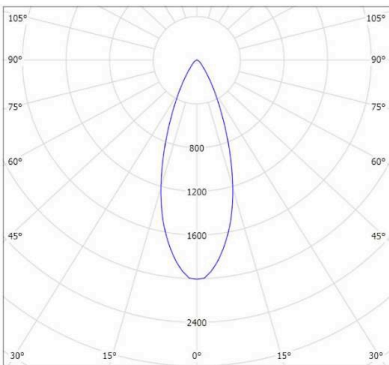

MONDO ROUND SNOOT AR111

- FEATURES:**
- Australian designed & manufactured professional recessed low glare accent large format downlight
 - Adjustable 45° tilt, 359° rotation
 - Lumen options 680 up to 710 / CRI90
 - Requires remote electronic driver
 - LED lamp / AR111 LED G5.3 / 12V AC/DC offers various lamp options
 - Specify - Non dim / Phase-cut dim / Dali dim
 - COB high powered versions available
 - Colour temps available: 2700k/3000k/4000k
 - Serviceable IP20 downlight
 - Ideal for residential / hospitality / gallery / museum / commercial applications
 - IES files available on request

40 DEGREE

CODE	LAMP TYPE	WATTAGE	LUMENS	COLOUR TEMP	BEAM ANGLE	CRI	DIMENSIONS
MRG4-Snoot	LED AR111	1x 10	710	3000K	12,25,40	90	190mm diameter x 145mm height - 175mm diameter round cut-out