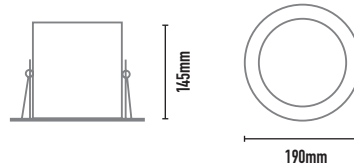

MONDO ROUND SNOOT AR111

- FEATURES:**
- Australian designed & manufactured professional recessed low glare accent large format downlight
 - Adjustable 45° tilt, 359° rotation
 - Lumen options 680 up to 710 / CRI90
 - Requires remote electronic driver
 - LED lamp / AR111 LED G5.3 / 12V AC/DC offers various lamp options
 - Specify - Non dim / Phase-cut dim / Dali dim
 - COB high powered versions available
 - Colour temps available: 2700k/3000k/4000k
 - Serviceable IP20 downlight
 - Ideal for residential / hospitality / gallery / museum / commercial applications
 - IES files available on request

TRIM COLOURS:

■ Black	Black	-2	Inner standard as Black
□ White	White	-3	
□ White	White	-3-3	
■ Silver	Silver	-6	
■ Custom	Custom	-5	

- ACCESSORIES:**
- Frosted glass 30mm (FG)
 - Deco colour glass 50mm (DG)
 - HoneyComb filter (A111)

40 DEGREE

CODE	LAMP TYPE	WATTAGE	LUMENS	COLOUR TEMP	BEAM ANGLE	CRI	DIMENSIONS
MRG4-Snoot	LED AR111	1x 10	710	3000K	12,25,40	90	190mm diameter x 145mm height - 175mm diameter round cut-out