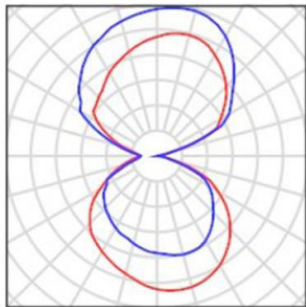

BEAMA SOLO UP & DOWN

GU10

- FEATURES:**
- Australian designed & manufactured low glare ambient up/down wall light
 - Extruded aluminium body
 - LED lamp/E27 offers various lamp options
 - Fixed wall light
 - Lumen options up to 700lm
 - No remote driver required
 - Dimmable
 - COB/12V MR16 versions available
 - Serviceable IP20 wall light
 - Ideal for residential/ hospitality/ gallery/ museum and commercial applications
 - IES files available on request

COLOURS:

	Black	-2
	White	-3
	Black outer / gold inner	-4
	White outer / gold inner	-5
	Silver	-6
	Custom	-9

CODE	LAMP TYPE	WATTAGE	LUMENS	COLOUR TEMP	BEAM°	CRI	DIMENSIONS
BWS	1 x E27	Non various		SPECIFY		SPECIFY	220mm length x 170mm x 100mm