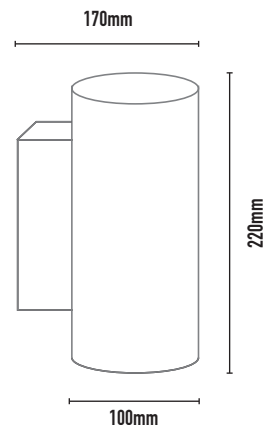

BEAMA SOLO UP & DOWN

GU10

- FEATURES:**
- Australian designed & manufactured low glare ambient up/down wall light
 - Extruded aluminium body
 - LED lamp/E27 offers various lamp options
 - Fixed wall light
 - Lumen options up to 700lm
 - No remote driver required
 - Dimmable
 - COB/12V MR16 versions available
 - Serviceable IP20 wall light
 - Ideal for residential/ hospitality/ gallery/ museum and commercial applications
 - IES files available on request

COLOURS:

	Black	-2
	White	-3
	Black outer / gold inner	-4
	White outer / gold inner	-5
	Silver	-6
	Custom	-9

CODE	LAMP TYPE	WATTAGE	LUMENS	COLOUR TEMP	BEAM°	CRI	DIMENSIONS
BWS	1 x E27	Non various		SPECIFY		SPECIFY	220mm length x 170mm x 100mm