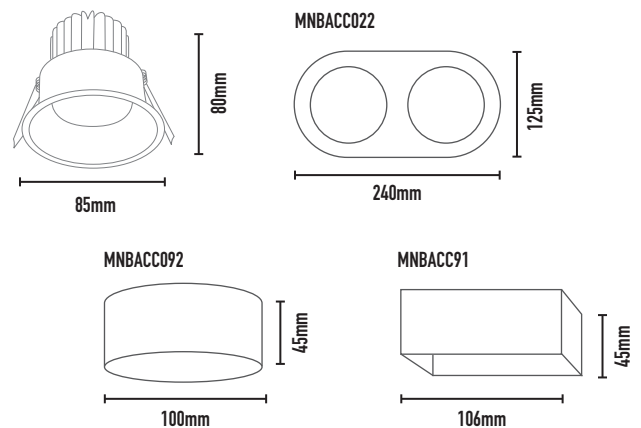

MINIMAL B 9W

- FEATURES:**
- Architectural recessed low glare accent downlight with minimal trim
 - Diecast aluminium trim / body
 - COB LED/ low glare reflector.
 - Adjustment: Fixed
 - Complete with remote constant current driver
 - Dimmable
 - CA90 rating
 - IP44 rating
- Ideal for residential / multi residential / hospitality / gallery / museum and commercial applications
 - IES files available on request

TRIM COLOURS:

	Black	-2
	White	-3

ACCESSORIES:

- MNBACC022 - Minimal B 2 gang trim
- MNBACC003 - Minimal B 9W Semi recessed round trim
- MNBACC004 - Minimal B 9W Semi recessed square trim

CODE	LAMP TYPE	WATTAGE	LUMENS	COLOUR TEMP	BEAM ANGLE	CRI	mA	DIMENSIONS
MNB-03	COB	9W	660LM	3000K	62°	90	190	85mm diameter x 80mm height Cut out - 80mm diameter