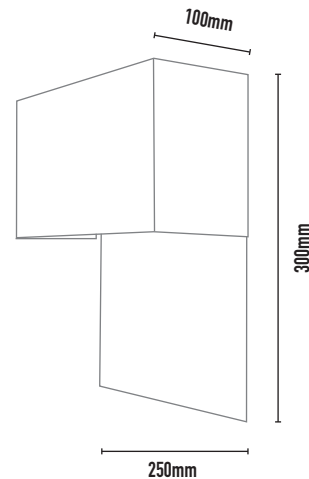

# PLANO WALL LIGHT

- FEATURES:**
- Australian designed & manufactured professional low glare up and down wall light
  - Fabricated aluminium body
  - Beam angle / fixed 180°
  - Frosted diffuser
  - Lumen options efficacy of up to 191lm/W
  - High color rendering performance, CRI 80 and 90 (TM30 compliant) IES TM30
  - Color consistency Mac Adam Step: 3 (<3SDCM)
  - Integral electronic driver - Phase-cut dim/1-10V standard
  - Specify - Dali dim
  - Custom version available on request
  - Colour temps available: 3000k / 4000k
  - E27 version available
  - Serviceable IP20 wall light
  - Ideal for commercial / hospitality / retail / gallery / museum / residential applications
  - IES files available on request

**COLOURS:**

	Black	-2
	White	-3
	Silver	-6
	Custom	-5

CODE	LAMP TYPE	WATTAGE	LUMENS	COLOUR TEMP	BEAM°	CRI	mA	DIMENSIONS
PLN23	LED	7.8W	2x705lm	3000K	180	80	350	250mm length x 300mm height x 100mm depth
PLN24	LED	7.8W	2x745lm	4000K	180	80	350	250mm length x 300mm height x 100mm depth
PLN1	E27	18W		Specify	180	80		250mm length x 300mm height x 120mm depth