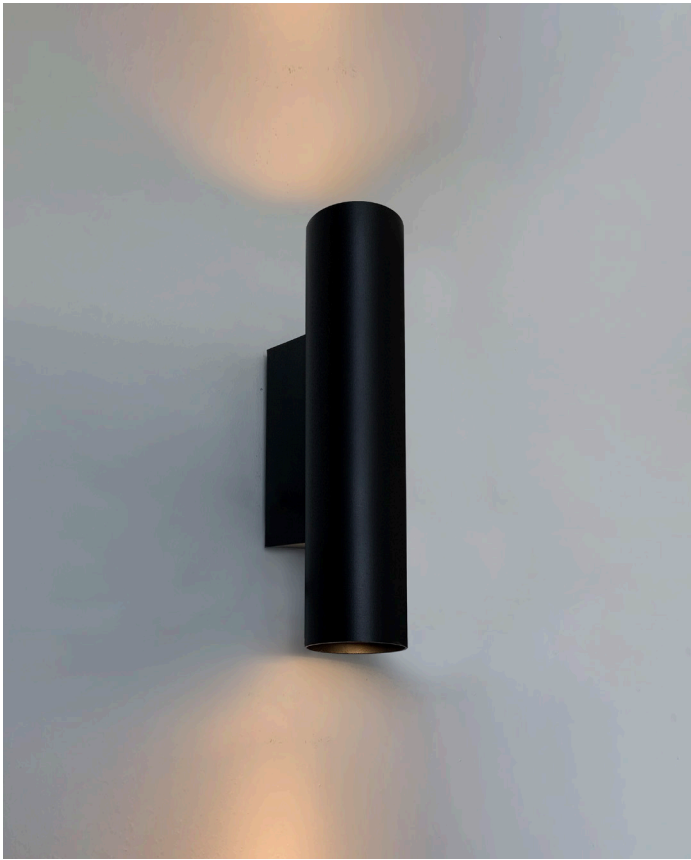

SANCTUARY UP & DOWN

- FEATURES:**
- Australian designed & manufactured low glare accent up/ down wall light
 - Extruded aluminium body
 - LED lamp/PAR16 LED GU10 240V, offers various lamp options
 - Fixed wall light
 - Lumen options up to 700lm
 - No remote driver required
 - Dimmable
 - COB/12V MR16 versions available with remote driver on request
 - Serviceable IP20 wall light
- Ideal for residential/ hospitality/ gallery/ museum and commercial applications
- IES files available on request

- COLOURS:**
- Black -2
 - White -3
 - Black outer / Gold inner -4
 - White outer / Gold inner -5
 - Silver -6
 - Custom -9

35 DEGREE

CODE	LAMP TYPE	WATTAGE	LUMENS	COLOUR TEMP	BEAM°	CRI	DIMENSIONS
SAN2	PAR16	2 x 8.5W	660/670/680	2700K/3000K/4000k	35°	80/90/90	260mm length x 80mm x 60mm dia
SAN3	PAR16	2 x 8.5W	660/670/680	2700K/3000K/4000k	35°	80/90/90	350mm length x 80mm x 60mm dia
SAN4	PAR16	2 x 8.5W	660/670/680	2700K/3000K/4000k	35°	80/90/90	400mm length x 80mm x 60mm dia