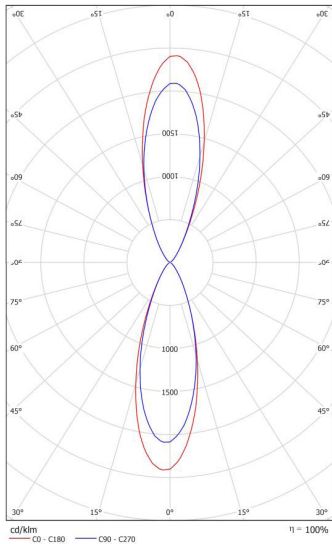

- COLOURS:**
- Black -2
 - White -3
 - Black outer / Gold inner -4
 - White outer / Gold inner -5
 - Silver -6
 - Custom -9

35 DEGREE

CODE	LAMP TYPE	WATTAGE	LUMENS	COLOUR TEMP	BEAM°	CRI	DIMENSIONS
SAN2	PAR16	2 x 8.5W	660/670/680	2700K/3000K/4000k	35°	80/90/90	260mm length x 80mm x 60mm dia
SAN3	PAR16	2 x 8.5W	660/670/680	2700K/3000K/4000k	35°	80/90/90	350mm length x 80mm x 60mm dia
SAN4	PAR16	2 x 8.5W	660/670/680	2700K/3000K/4000k	35°	80/90/90	400mm length x 80mm x 60mm dia