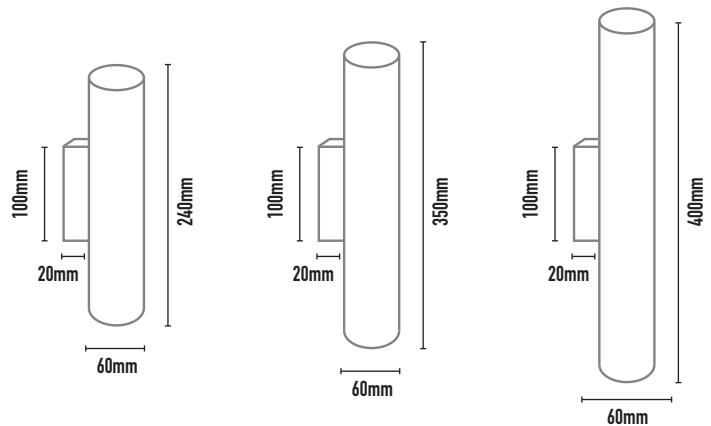

SANCTUARY UP & DOWN

- FEATURES:**
- Australian designed & manufactured low glare accent up/ down wall light
 - Extruded aluminium body
 - LED lamp/PAR16 LED GU10 240V, offers various lamp options
 - Fixed wall light
 - Lumen options up to 700lm
 - No remote driver required
 - Dimmable
 - COB/12V MR16 versions available with remote driver on request
 - Serviceable IP20 wall light
- Ideal for residential/ hospitality/ gallery/ museum and commercial applications
- IES files available on request

- COLOURS:**
- Black -2
 - White -3
 - Black outer / Gold inner -4
 - White outer / Gold inner -5
 - Silver -6
 - Custom -9

35 DEGREE

CODE	LAMP TYPE	WATTAGE	LUMENS	COLOUR TEMP	BEAM°	CRI	DIMENSIONS
SAN2	PAR16	2 x 8.5W	660/670/680	2700K/3000K/4000k	35°	80/90/90	260mm length x 80mm x 60mm dia
SAN3	PAR16	2 x 8.5W	660/670/680	2700K/3000K/4000k	35°	80/90/90	350mm length x 80mm x 60mm dia
SAN4	PAR16	2 x 8.5W	660/670/680	2700K/3000K/4000k	35°	80/90/90	400mm length x 80mm x 60mm dia