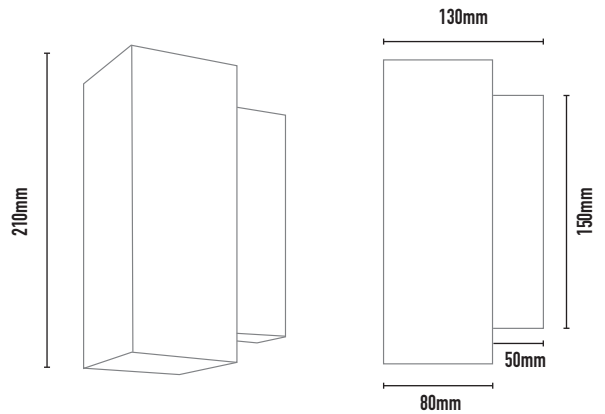

MONDO BLOK UP & DOWN

SMALL GU10

- FEATURES:**
- Australian designed & manufactured low glare accent up/down wall light
 - Extruded aluminium body
 - Fixed wall light
 - LED lamp/ PAR16 LED GU10 240V, offers various lamp options
 - Lumen options up to 700lm
 - No remote driver required
 - Dimmable
 - COB/12V MR16 versions available
 - Serviceable IP20 wall light
 - Ideal for residential/ hospitality/ gallery/ museum and commercial applications
 - IES files available on request

- COLOURS:**
- Black -2
 - White -3
 - Black outer / gold inner -4
 - White outer / gold inner -5
 - Silver -6
 - Custom -9

35 DEGREE

CODE	LAMP TYPE	WATTAGE	LUMENS	COLOUR TEMP	BEAM°	CRI	DIMENSIONS
MBW211	PAR16	2 x 8.5W	660/670/680	2700K/3000K/4000k	35°	80/90/90	210mm length x 130mm x 80x80mm