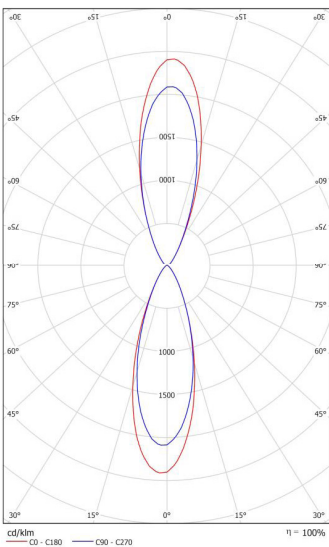

MONDO BLOK UP & DOWN

SMALL GU10

- FEATURES:**
- Australian designed & manufactured low glare accent up/down wall light
 - Extruded aluminium body
 - Fixed wall light
 - LED lamp/ PAR16 LED GU10 240V, offers various lamp options
 - Lumen options up to 700lm
 - No remote driver required
 - Dimmable
 - COB/12V MR16 versions available
 - Serviceable IP20 wall light
 - Ideal for residential/ hospitality/ gallery/ museum and commercial applications
 - IES files available on request

- COLOURS:**
- Black -2
 - White -3
 - Black outer / gold inner -4
 - White outer / gold inner -5
 - Silver -6
 - Custom -9

35 DEGREE

CODE	LAMP TYPE	WATTAGE	LUMENS	COLOUR TEMP	BEAM°	CRI	DIMENSIONS
MBW211	PAR16	2 x 8.5W	660/670/680	2700K/3000K/4000k	35°	80/90/90	210mm length x 130mm x 80x80mm