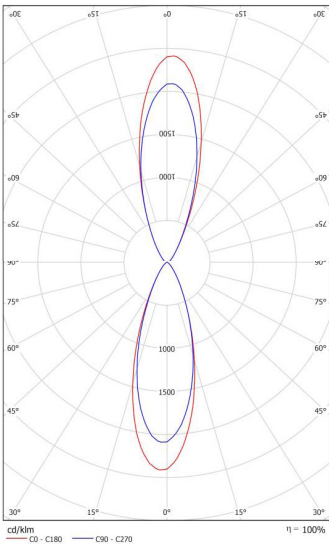

## MEDIUM GU10

- FEATURES:**
- Australian designed & manufactured low glare accent up/down wall light
  - Extruded aluminium body
  - Adjustable 45° tilt
  - LED lamp/PAR16 LED GU10 240V, offers various lamp options
  - Adjustable wall light
  - Lumen options up to 700lm
  - No remote driver required
  - Dimmable
  - COB/12V MR16 versions available
  - Serviceable IP20 wall light
- Ideal for residential/ hospitality/ gallery/ museum and commercial applications
  - IES files available on request

- COLOURS:**
- Black -2
  - White -3
  - Black outer / gold inner -4
  - White outer / gold inner -5
  - Silver -6
  - Custom -9

**35 DEGREE**

CODE	LAMP TYPE	WATTAGE	LUMENS	COLOUR TEMP	BEAM°	CRI	DIMENSIONS
MBW221	PAR16	2 x 8.5W	660/670/680	2700K/3000K/4000k	35°	80/90/90	280mm length x 155mm x 106x106mm