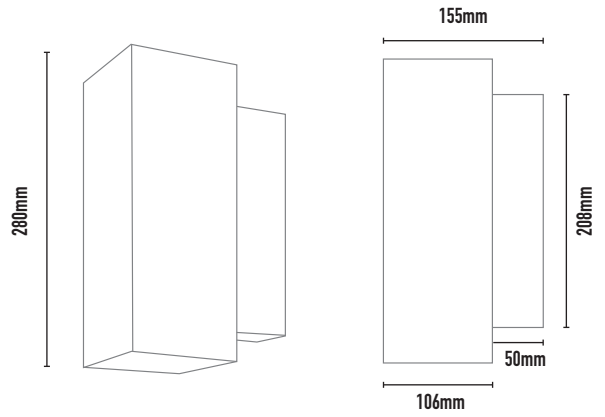

## MEDIUM GU10

- FEATURES:**
- Australian designed & manufactured low glare accent up/down wall light
  - Extruded aluminium body
  - Adjustable 45° tilt
  - LED lamp/PAR16 LED GU10 240V, offers various lamp options
  - Adjustable wall light
  - Lumen options up to 700lm
  - No remote driver required
  - Dimmable
  - COB/12V MR16 versions available
  - Serviceable IP20 wall light
- Ideal for residential/ hospitality/ gallery/ museum and commercial applications
  - IES files available on request

- COLOURS:**
- Black -2
  - White -3
  - Black outer / gold inner -4
  - White outer / gold inner -5
  - Silver -6
  - Custom -9

**35 DEGREE**

CODE	LAMP TYPE	WATTAGE	LUMENS	COLOUR TEMP	BEAM°	CRI	DIMENSIONS
MBW221	PAR16	2 x 8.5W	660/670/680	2700K/3000K/4000k	35°	80/90/90	280mm length x 155mm x 106x106mm