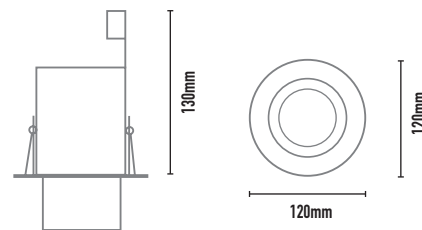

MONDO ROUND GU10 SNOOT

- FEATURES:**
- Australian designed & manufactured architectural recessed ultra-low glare accent downlight
 - Snoot for additional glare control
 - Adjustable 25° tilt, 359° rotation
 - LED lamp / PAR16 LED GU10 240V, offers various lamp options
 - Lumen options up to 680lm
 - No remote driver required
 - Dimmable
 - COB / 12V MR16 versions available
 - Serviceable IP20 downlight
- Ideal for residential / hospitality / gallery / museum & commercial applications
 - IES files available on request

TRIM COLOURS:

	Black	-2
	White	-3
	White outer / Black inner snoot	-1
	Silver	-6
	Custom	-5

- ACCESSORIES:**
- Frosted glass 30mm (FG)
 - Deco colour glass 50mm (DG)
 - HoneyComb filter (AL 20)

35 DEGREE

CODE	LAMP TYPE	WATTAGE	LUMENS	COLOUR TEMP	BEAM ANGLE	CRI	DIMENSIONS
MRS1	PAR16	8.5W	660/670/680	2700K/3000K/4000K	35°	80/90/90	120mm diameter x 130mm height cut out - 110mm diameter