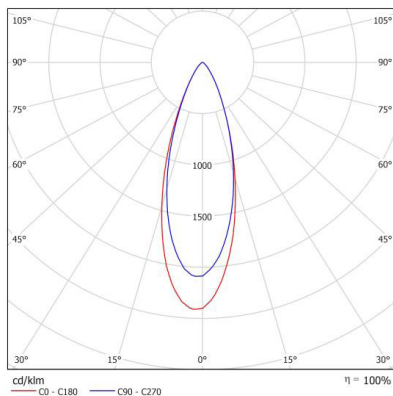

MONDO ROUND GU10 SNOOT

- FEATURES:**
- Australian designed & manufactured architectural recessed ultra-low glare accent downlight
 - Snoot for additional glare control
 - Adjustable 25° tilt, 359° rotation
 - LED lamp / PAR16 LED GU10 240V, offers various lamp options
 - Lumen options up to 680lm
 - No remote driver required
 - Dimmable
 - COB / 12V MR16 versions available
 - Serviceable IP20 downlight
- Ideal for residential / hospitality / gallery / museum & commercial applications
 - IES files available on request

CODE	LAMP TYPE	WATTAGE	LUMENS	COLOUR TEMP	BEAM ANGLE	CRI	DIMENSIONS
MRS1	PAR16	8.5W	660/670/680	2700K/3000K/4000K	35°	80/90/90	120mm diameter x 130mm height cut out - 110mm diameter