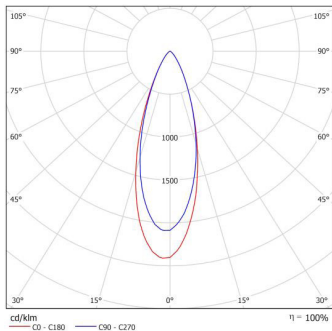

### 35 DEGREE

CODE	LAMP TYPE	WATTAGE	LUMENS	COLOUR TEMP	BEAM°	CRI	DIMENSIONS
APW1	PAR16	1 x 8.5W	660/670/680	2700K/3000K/4000k	35°	80/90/90	170mm length x 90mm x 70mm dia

[www.massonforlight.com.au](http://www.massonforlight.com.au)