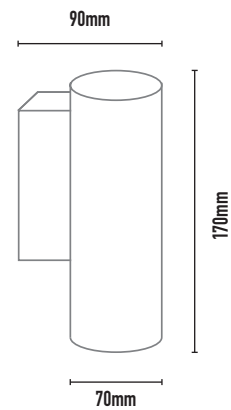

### 35 DEGREE

CODE	LAMP TYPE	WATTAGE	LUMENS	COLOUR TEMP	BEAM°	CRI	DIMENSIONS
APW1	PAR16	1 x 8.5W	660/670/680	2700K/3000K/4000k	35°	80/90/90	170mm length x 90mm x 70mm dia

[www.massonforlight.com.au](http://www.massonforlight.com.au)