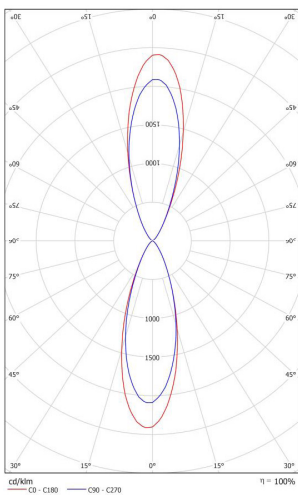

- COLOURS:**
- Black -2
 - White -3
 - Black outer / gold inner -4
 - White outer / gold inner -5
 - Silver -6
 - Custom -9

35 DEGREE

CODE	LAMP TYPE	WATTAGE	LUMENS	COLOUR TEMP	BEAM°	CRI	DIMENSIONS
APW2	PAR16	2 x 8.5W	660/670/680	2700K/3000K/4000k	35°	80/90/90	220mm length x 90mm x 70mm dia