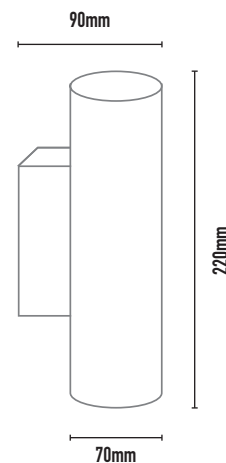

APOLLO WALL LIGHT

GU10

- FEATURES:**
- Australian designed & manufactured low glare accent up/ down wall light
 - Extruded aluminium body
 - LED lamp/ PAR16 LED GU10 240V, offers various lamp options
 - Fixed wall light
 - Lumen options up to 700lm
 - No remote driver required
 - Dimmable
 - COB/12V MR16 versions available with remote driver on request
 - Serviceable IP20 wall light
 - Ideal for residential/ hospitality/ gallery/ museum and commercial applications
 - IES files available on request

- COLOURS:**
- Black -2
 - White -3
 - Black outer / gold inner -4
 - White outer / gold inner -5
 - Silver -6
 - Custom -9

35 DEGREE

CODE	LAMP TYPE	WATTAGE	LUMENS	COLOUR TEMP	BEAM°	CRI	DIMENSIONS
APW2	PAR16	2 x 8.5W	660/670/680	2700K/3000K/4000k	35°	80/90/90	220mm length x 90mm x 70mm dia