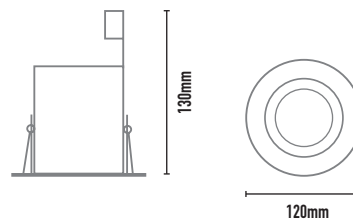

# MONDO ROUND GU10

- FEATURES:**
- Australian designed & manufactured architectural recessed low glare accent downlight
  - Adjustable 45° tilt, 359° rotation
  - LED lamp / PAR16 LED GU10 240V, offers various lamp options
  - Lumen options up to 680lm
  - No remote driver required
  - Dimmable
  - COB / 12V MR16 versions available
  - Serviceable IP20 downlight
  - Ideal for residential / hospitality / gallery / museum & commercial applications
  - IES files available on request

- TRIM COLOURS:**
- Black -2 Inner standard as Black
  - White -3
  - White -3-3
  - Silver -6
  - Custom -5

- ACCESSORIES:**
- Frosted glass 30mm (FG)
  - Deco colour glass 50mm (DG)
  - HoneyComb filter (AL 20)

**35 DEGREE**

CODE	LAMP TYPE	WATTAGE	LUMENS	COLOUR TEMP	BEAM ANGLE	CRI	DIMENSIONS
MRG1	PAR16	8.5W	660/670/680	2700K/3000K/4000K	35°	80/90/90	120mm diameter x 130mm height cut out - 110mm diameter