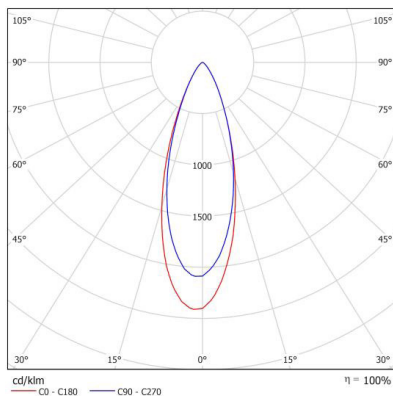

# MONDO ROUND GU10

- FEATURES:**
- Australian designed & manufactured architectural recessed low glare accent downlight
  - Adjustable 45° tilt, 359° rotation
  - LED lamp / PAR16 LED GU10 240V, offers various lamp options
  - Lumen options up to 680lm
  - No remote driver required
  - Dimmable
  - COB / 12V MR16 versions available
  - Serviceable IP20 downlight
  - Ideal for residential / hospitality / gallery / museum & commercial applications
  - IES files available on request

**35 DEGREE**

CODE	LAMP TYPE	WATTAGE	LUMENS	COLOUR TEMP	BEAM ANGLE	CRI	DIMENSIONS
MRG1	PAR16	8.5W	660/670/680	2700K/3000K/4000K	35°	80/90/90	120mm diameter x 130mm height cut out - 110mm diameter