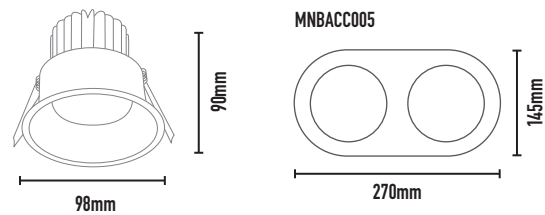

## MINIMAL B 14W FIXED

- FEATURES:**
- Architectural recessed low glare accent downlight with minimal trim
  - Diecast aluminium trim / body
  - COB LED/ low glare reflector
  - Adjustment: Fixed
  - Complete with remote constant current driver
  - Dimmable
  - CA90 rating
  - IP44 rating
  - Ideal for residential / multi residential / hospitality / gallery / museum and commercial applications
  - IES files available on request

**TRIM COLOURS:**

	Black	-2
	White	-3

**ACCESSORIES:**

- MNBACC005 - Minimal B 2 gang trim

CODE	LAMP TYPE	WATTAGE	LUMENS	COLOUR TEMP	BEAM ANGLE	CRI	mA	DIMENSIONS
MNB-13	COB	14W	1124LM	3000K	62°	90	350	98mm diameter x 90mm height Cut out - 92mm diameter