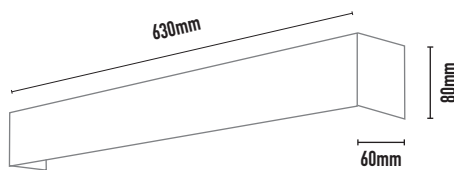

SLIGHT OPAL WALL

- FEATURES:**
- Australian designed & manufactured professional low glare up / down Wall light
 - Fabricated and extruded aluminium body
 - Beam angle / fixed 160°
 - Lumen options efficacy of up to 202lm/W
 - High color rendering performance, CRI 80 and 90 (TM30 compliant) IES TM30
 - Color consistency Mac Adam Step: 3 (<3SDCM)
 - Integral electronic driver - Non dim
 - Specify - Dali dim
 - Custom version available on request
 - Colour temps available: 2700k / 3000k / 4000k
 - Serviceable IP20 wall light
- Ideal for commercial / hospitality / retail / gallery / museum / residential applications
 - IES files available on request

COLOURS:

	Black	-2
	White	-3
	Silver	-6
	Custom	-5

CODE	LAMP TYPE	WATTAGE	LUMENS	COLOUR TEMP	BEAM°	CRI	mA	DIMENSIONS
SLT562	LED	21.8W	2x1800lm	2700K	160	80	350	630mm length x 80mm height x 60mm depth
SLT563	LED	21.8W	2x1890lm	3000K	160	80	350	630mm length x 80mm height x 60mm depth
SLT564	LED	21.8W	2x1985lm	4000K	160	80	350	630mm length x 80mm height x 60mm depth
SLT592	LED	32.8W	2x2700lm	2700K	160	80	250	930mm length x 80mm height x 60mm depth
SLT593	LED	32.8W	2x2830lm	3000K	160	80	250	930mm length x 80mm height x 60mm depth
SLT594	LED	32.8W	2x2975lm	4000K	160	80	250	930mm length x 80mm height x 60mm depth