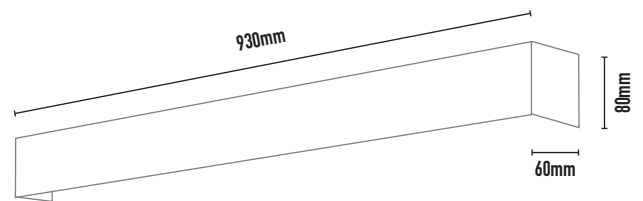

SLIGHT OPAL WALL

- FEATURES:**
- Australian designed & manufactured professional low glare up / down Wall light
 - Fabricated and extruded aluminium body
 - Beam angle / fixed 160°
 - Lumen options efficacy of up to 202lm/W
 - High color rendering performance, CRI 80 and 90 (TM30 compliant) IES TM30
 - Color consistency Mac Adam Step: 3 (<3SDCM)
 - Integral electronic driver - Non dim
 - Specify - Dali dim
 - Custom version available on request
 - Colour temps available: 2700k / 3000k / 4000k
 - Serviceable IP20 wall light
- Ideal for commercial / hospitality / retail / gallery / museum / residential applications
 - IES files available on request

COLOURS:

	Black	-2
	White	-3
	Silver	-6
	Custom	-5

CODE	LAMP TYPE	WATTAGE	LUMENS	COLOUR TEMP	BEAM°	CRI	mA	DIMENSIONS
SLT562	LED	21.8W	2x1800lm	2700K	160	80	350	630mm length x 80mm height x 60mm depth
SLT563	LED	21.8W	2x1890lm	3000K	160	80	350	630mm length x 80mm height x 60mm depth
SLT564	LED	21.8W	2x1985lm	4000K	160	80	350	630mm length x 80mm height x 60mm depth
SLT592	LED	32.8W	2x2700lm	2700K	160	80	250	930mm length x 80mm height x 60mm depth
SLT593	LED	32.8W	2x2830lm	3000K	160	80	250	930mm length x 80mm height x 60mm depth
SLT594	LED	32.8W	2x2975lm	4000K	160	80	250	930mm length x 80mm height x 60mm depth