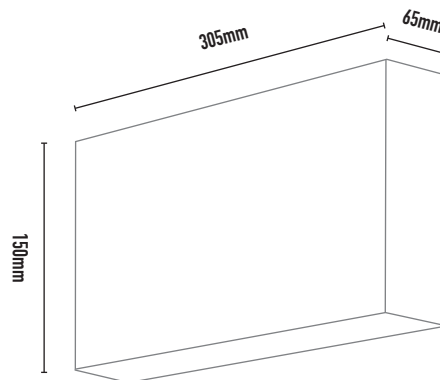

PLANO SLIM

- FEATURES:**
- Australian designed & manufactured professional low glare up and down Wall light
 - Fabricated aluminium body
 - Beam angle / fixed 180°
 - Lumen options efficacy of up to 191lm/W
 - High color rendering performance, CRI 80 and 90 (TM30 compliant) IES TM30
 - Color consistency Mac Adam Step: 3 (<3SDCM)
 - Integral electronic driver- Phase-cut dim/1-10V standard
 - Specify - Dali dim
 - Custom version available on request
 - Colour temps available: 2700k / 3000k / 4000k
 - Serviceable IP20 wall light
 - Ideal for commercial / hospitality / retail / gallery / museum / residential applications
 - IES files available on request

COLOURS:

	Black	-2
	White	-3
	Silver	-6
	Custom	-5

CODE	LAMP TYPE	WATTAGE	LUMENS	COLOUR TEMP	BEAM°	CRI	mA	DIMENSIONS
PLS22	LED	15.6W	2x1228lm	2700K	180	80	350	305mm length x 150mm height x 65mm depth
PLS23	LED	15.6W	2x1282lm	3000K	180	80	350	305mm length x 150mm height x 65mm depth
PLS24	LED	15.6W	2x1345lm	4000K	180	80	350	305mm length x 150mm height x 65mm depth