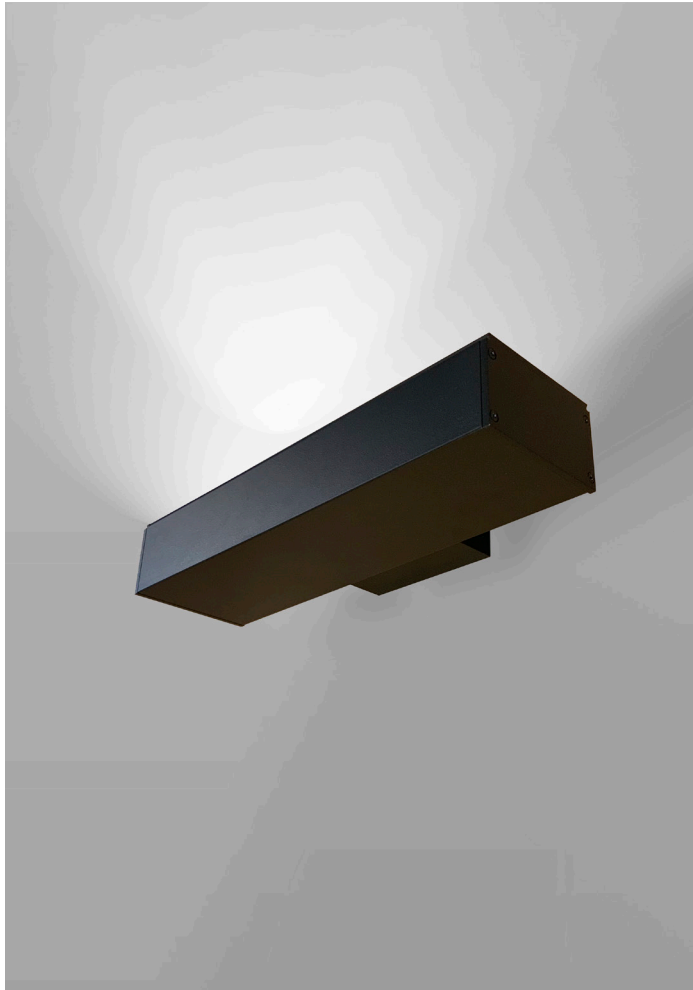

LYRA 320 WALL LIGHT

- FEATURES:**
- Australian designed & manufactured professional low glare up or down wall light
 - Extruded aluminium body
 - Beam angle / fixed 180°
 - Lumen options efficacy of up to 191lm/W
 - High color rendering performance, CRI 80 and 90 (TM30 compliant) IES TM30
 - Color consistency Mac Adam Step: 3 (<3SDCM)
 - Integral electronic driver- Phase-cut dim/1-10V standard
 - Specify - Dali dim
 - Custom version available on request
 - Colour temps available: 2700k / 3000k / 4000k
 - Serviceable IP20 wall light
 - Ideal for commercial / hospitality / retail / gallery / museum / residential applications
 - IES files available on request

COLOURS:

	Black	-2
	White	-3
	Silver	-6
	Custom	-5

CODE	LAMP TYPE	WATTAGE	LUMENS	COLOUR TEMP	BEAM°	CRI	mA	DIMENSIONS
LYW32	LED	15.6W	2457lm	2700K	180	80	350	320mm length x 93mm width x 55mm depth
LYW33	LED	15.6W	2565lm	3000K	180	80	350	320mm length x 93mm width x 55mm depth
LYW34	LED	15.6W	2691lm	4000K	180	80	350	320mm length x 93mm width x 55mm depth