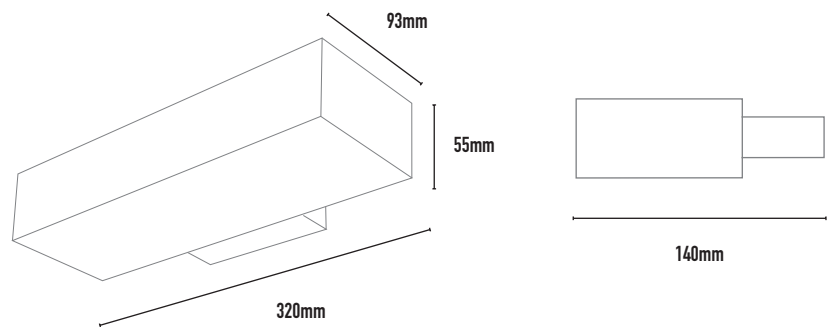

LYRA 320 WALL LIGHT

- FEATURES:**
- Australian designed & manufactured professional low glare up or down wall light
 - Extruded aluminium body
 - Beam angle / fixed 180°
 - Lumen options efficacy of up to 191lm/W
 - High color rendering performance, CRI 80 and 90 (TM30 compliant) IES TM30
 - Color consistency Mac Adam Step: 3 (<3SDCM)
 - Integral electronic driver- Phase-cut dim/1-10V standard
 - Specify - Dali dim
 - Custom version available on request
 - Colour temps available: 2700k / 3000k / 4000k
 - Serviceable IP20 wall light
 - Ideal for commercial / hospitality / retail / gallery / museum / residential applications
 - IES files available on request

COLOURS:

	Black	-2
	White	-3
	Silver	-6
	Custom	-5

CODE	LAMP TYPE	WATTAGE	LUMENS	COLOUR TEMP	BEAM°	CRI	mA	DIMENSIONS
LYW32	LED	15.6W	2457lm	2700K	180	80	350	320mm length x 93mm width x 55mm depth
LYW33	LED	15.6W	2565lm	3000K	180	80	350	320mm length x 93mm width x 55mm depth
LYW34	LED	15.6W	2691lm	4000K	180	80	350	320mm length x 93mm width x 55mm depth